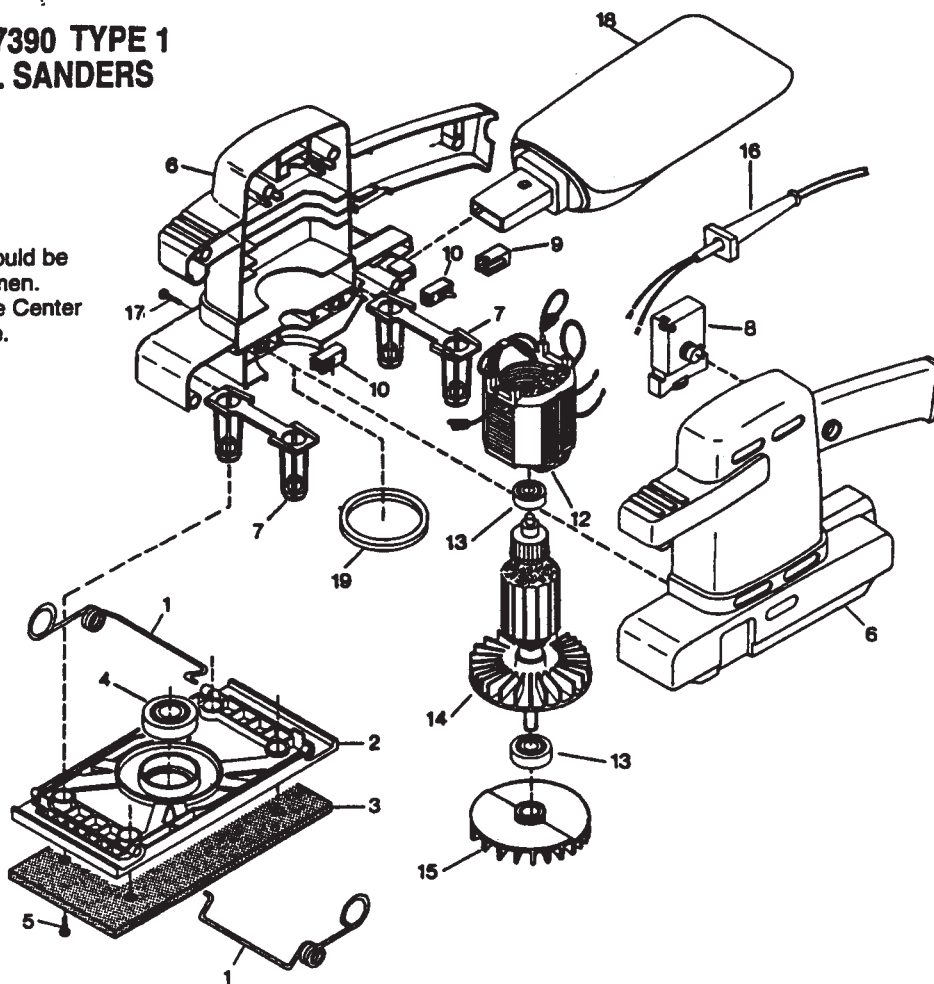

MODEL 7390 TYPE 1 ORBITAL SANDERS

WARNING! Electrical repairs should be attempted only by trained repairmen. Contact the nearest SKIL Service Center or other competent repair service.

REF. NO.	PART NO.	PART NAME
1	384236	WIRE CLAMP
2	384232	FOOT
3	384237	FOAM PLATE
4	384267	BALL BEARING
5	374913	SCREW (4)
6	384231	HOUSING SET
7	384233	POST PLATE
8	•	SWITCH
9	373315	BRUSH HOLDER SLEEVE (2)
10	354674	BRUSH & SPRING SET
11	385051	PUNCH PLATE (NOT SHOWN)

REF. NO.	PART NO.	PART NAME
12	•	FIELD
13	376473	BALL BEARING
14	384992	ARMATURE
15	384266	DUST FAN
16	313328	CORD & PLUG
17	374700	SCREW (8)
18	384990	DUST BAG ASSEMBLY
19	384240	DUST RING

• THE FOLLOWING PARTS ONLY APPLY TO MODELS INDICATED

REF. NO.	MODEL 7390	MODEL 7395	PART NAME
8	384263	384993	SWITCH
12	335227	385201	FIELD