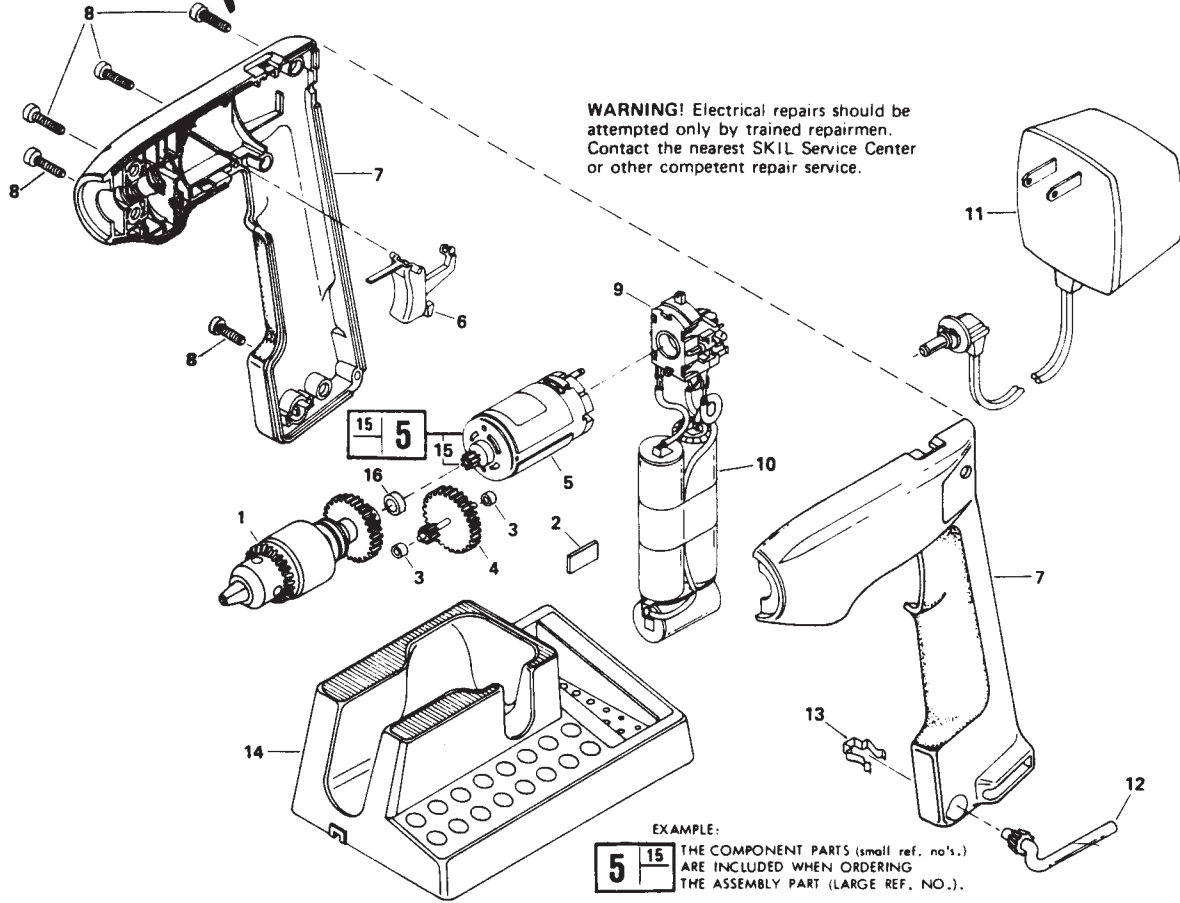

# SKIL MODEL 2235 TYPE 3 CORDLESS DRILL & SCREWDRIVER

REF. NO.	PART NO.	PART NAME
1	352736	CHUCK & GEAR ASSEMBLY
2	352598	SHIELD
3	352629	BEARING
4	353295	INT. GEAR ASSEMBLY
5	353293	MOTOR & PINION ASSY.
6	352624	TRIGGER
7	352602	HOUSING SET
8	350996	SCREW

REF. NO.	PART NO.	PART NAME
9	354396	SWITCH ASSEMBLY
10	352648	BATTERY PACK
11	92903	CHARGER
12	28667	CHUCK KEY
13	351023	RETAINER
14	92201	CHARGER STAND
15	353272	MOTOR PINION
16	351034	BEARING

LAST MFG 2/91