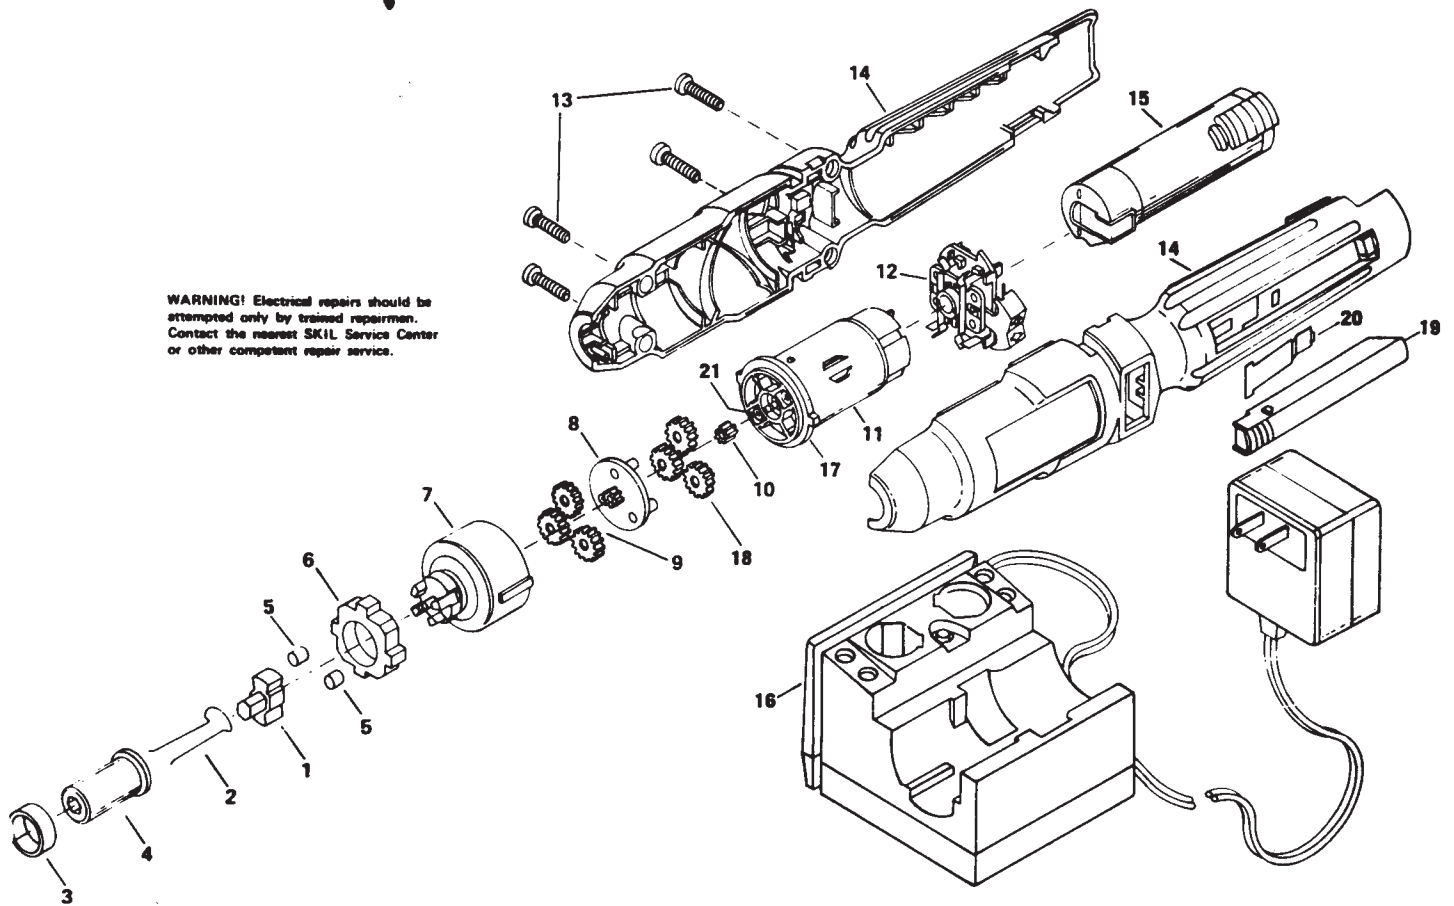

# SKIL MODEL 2211 TYPE 1 CORDLESS SCREWDRIVER

REF. NO.	PART NO.	PART NAME
1	352546	COLLET CAM
2	354744	BIT RETAINER KIT
3	352510	BEARING
4	352545	COLLET
5	352532	DOWEL PIN
6	352511	LOCK RING
7	357464	RING GEAR CARRIER ASSY.
8	356033	1st CARRIER
9	356652	PLANET GEAR (3)
10	354457	PINION GEAR

REF. NO.	PART NO.	PART NAME
11	352716	MOTOR
12	357411	SWITCH ASSY.
13	347948	SCREWS
14	902316	HOUSING SET
15	92940	BATTERY PACK
16	902336	CHARGER & STAND
17	354463	MOTOR MTG. PLATE
18	356036	PLANET GEAR (3)
19	357447	BIT DOOR
20	357448	SPRING
21	350012	SCREW