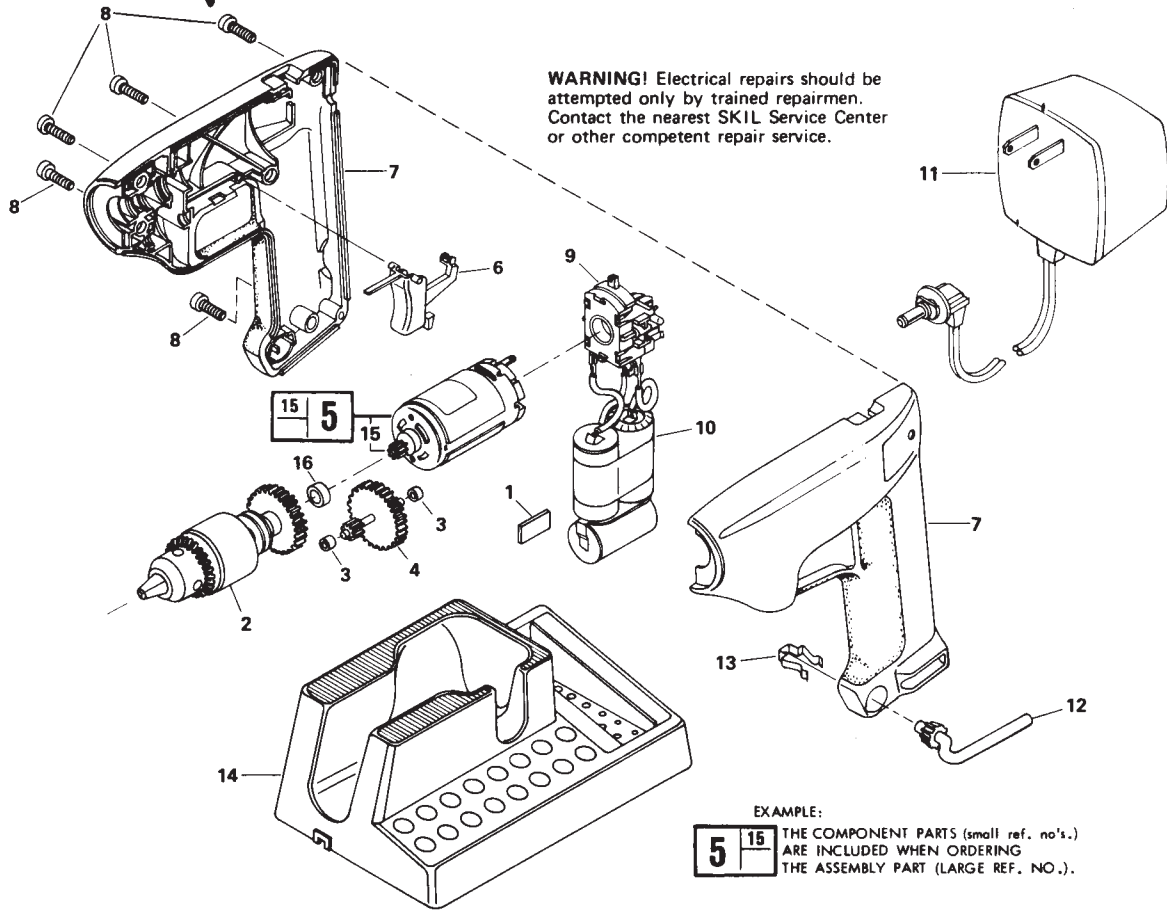

# SKIL MODEL 2130 TYPE 3 CORDLESS DRILL & SCREWDRIVER

REF. NO.	PART NO.	PART NAME
1	352598	SHIELD
2	352735	CHUCK & GEAR ASSEMBLY
3	352629	BEARING
4	353294	INT. GEAR ASSEMBLY
5	353292	MOTOR & PINION ASSY.
6	352624	TRIGGER
7	352600	HOUSING SET
8	350996	SCREW

REF. NO.	PART NO.	PART NAME
9	354396	SWITCH ASSEMBLY
10	352641	BATTERY PACK
11	92905	CHARGER
12	28667	CHUCK KEY
13	351023	RETAINER
14	92201	CHARGER STAND
15	352613	MOTOR PINION
16	351034	BEARING

LAST MFG 2/91