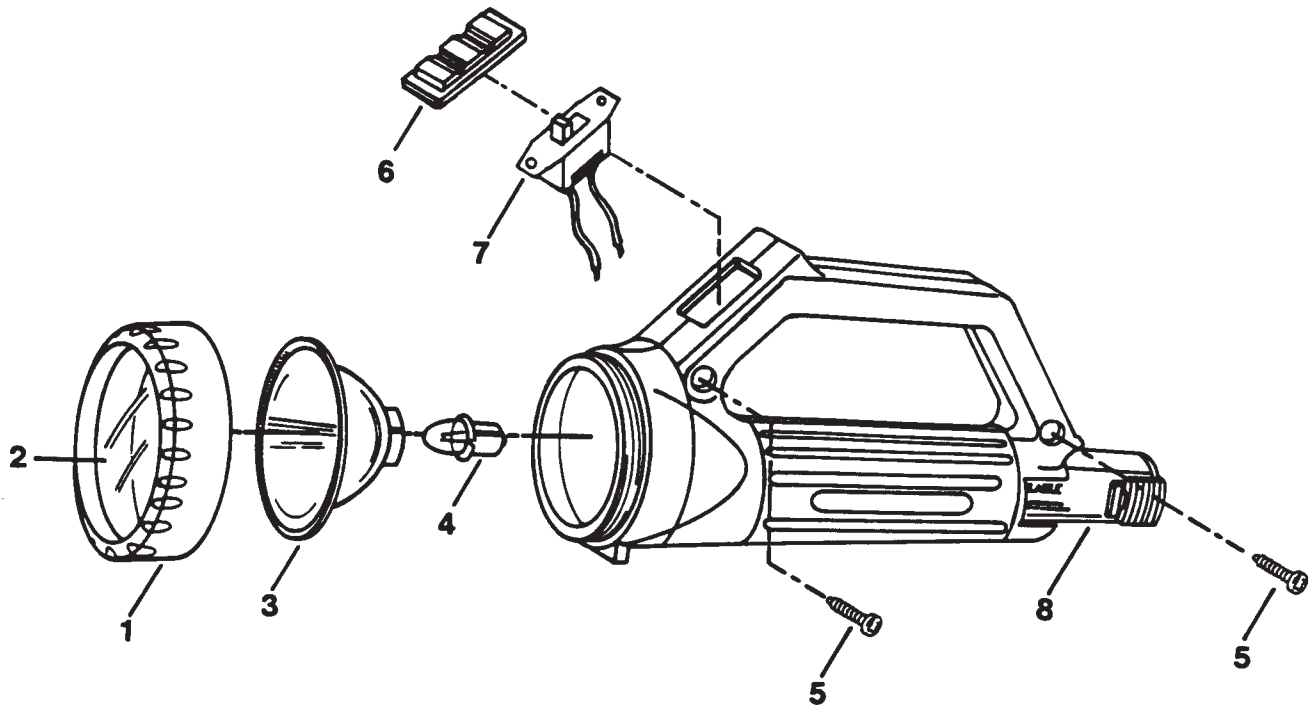

SKIL MODEL 2040 TYPE 1 3.6 VOLT FLASHLIGHT

ITEM #	PART #	DESCRIPTION
1	904776	BEZEL
2	904775	LENS
3	904774	REFLECTOR
4	904757	BULB

ITEM #	PART #	DESCRIPTION
5	347948	SCREW
6	904771	SWITCH ACTUATOR
7	904773	SWITCH ASSEMBLY
8	92940	BATTERY PACK