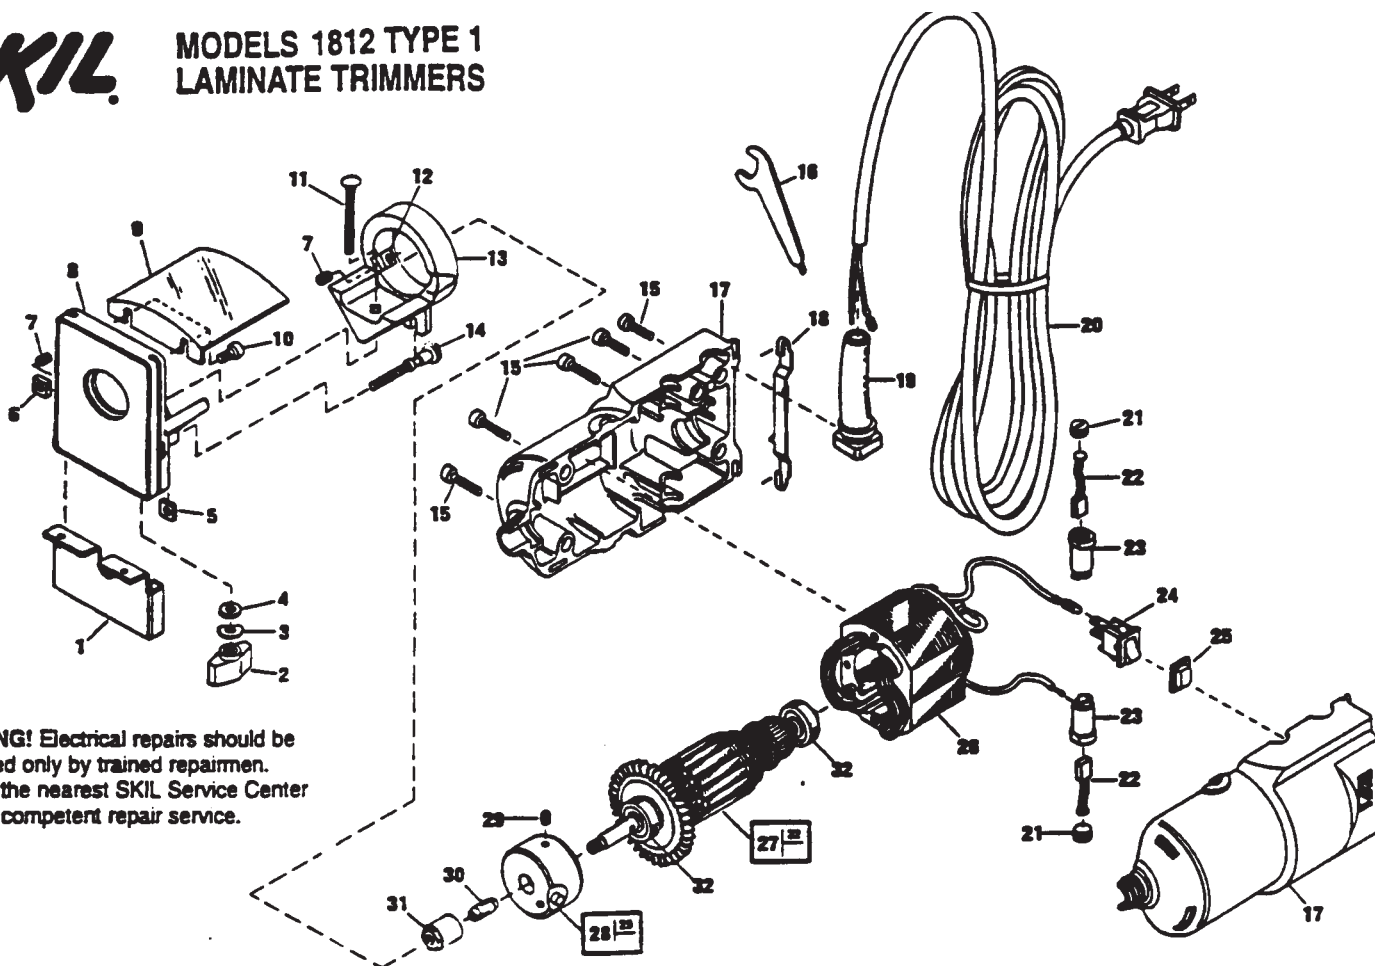

SKIL

MODELS 1812 TYPE 1 LAMINATE TRIMMERS

WARNING! Electrical repairs should be attempted only by trained repairmen. Contact the nearest SKIL Service Center or other competent repair service.

EXAMPLE:

THE COMPONENT PARTS (small ref. no.'s.) ARE INCLUDED WHEN ORDERING THE ASSEMBLY PART (LARGE REF. NO.).

REF. NO.	PART NO.	PART NAME	REF. NO.	PART NO.	PART NAME
1	5296845	EDGE GUIDE	17	905376	HOUSING SET
2	5295099	KNOB	18	5296800	WRENCH HOLDER
3	19458	SPRING WASHER	19	313327	CORD GUARD (Included with 20)
4	19500	FLAT WASHER	20	2 610 906 679	CORD ASSEMBLY
5	5292015	NUT	21	5295064	BRUSH CAP (2)
6	5292004	NUT (2)	22	5295121	BRUSH & SPRING (2)
7	329984	SCREW (3)	23	5295063	BRUSH HOLDER (2)
8	5295086	BASE	24	5296827	SWITCH
9	5295098	SHIELD	25	5296825	SWITCH BOOT
10	25978	SCREW (2)	26	5296811	FIELD ASSEMBLY
11	5298609	BOLT	27	5296804	ARMATURE & BEARING ASSY.
12	5294204	NUT	28	5296822	COLLAR ASSEMBLY
13	5295087	SLIDE	29	15139	SCREW
14	5295036	ADJUSTMENT SCREW	30	5295091	COLLET
15	326578	SCREW (5)	31	5295090	COLLET NUT
16	5296828	WRENCH	32	351861	BEARING (2)