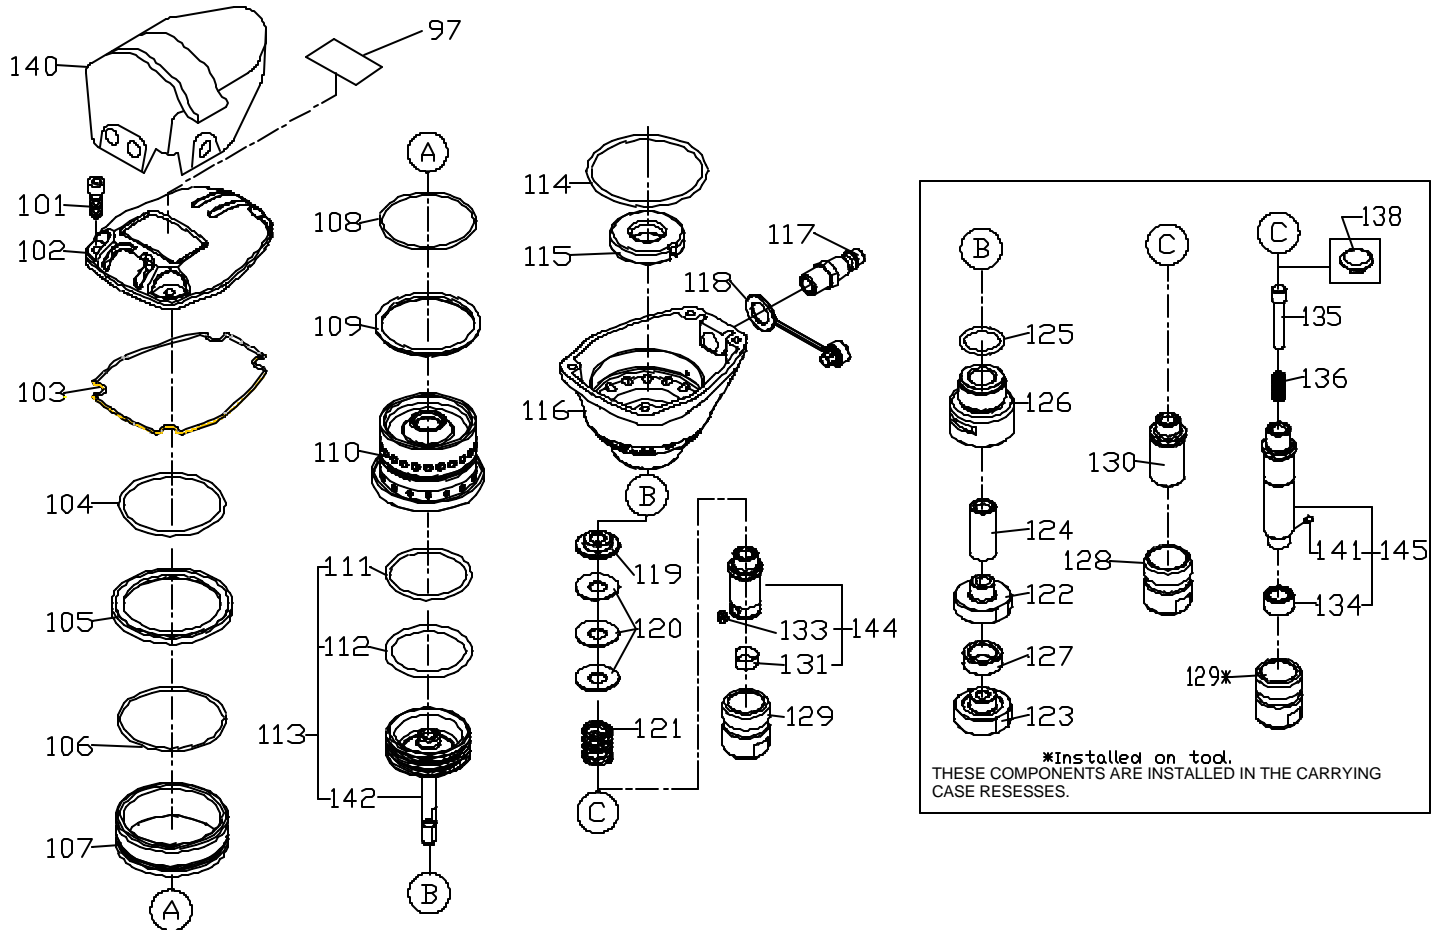

# PORTER-CABLE

# PN650

Ref. No.	Part No.	Description
97	901876	Label
101	890738	Bolt
102	901857	Cap, Incl.: Ref. 97
103	904062	Gasket
104	904063	O-Ring
105	904064	Collar
106	904065	O-Ring
107	904066	Cylinder Valve
108	904067	O-Ring
109	904068	Seal
110	904069	Cylinder
111	904070	O-Ring
112	904071	O-Ring
113	904072	Driver, Incl.: Ref. 111, 112, 142
*	60082	Driver Maint. Kit, Incl.: Ref. 103, 113, 115
114	904073	O-Ring
115	904074	Bumper
116	901877	Housing
117	60400	1/4" Plug,
118	884443	Plug-Cover
119	904075	Driver Disk
120	904076	Washer
121	904077	Spring
122	901863	Hammer Base
123	901870	Hammer Head
124	901872	Sleeve
125	898308	O-Ring
126	901871	Bushing
127	904059	Compression Ring

Ref. No.	Part No.	Description
128	904619	Bushing
129	904078	Bushing
130	901867	Guide
131	904079	Retainer
133	904081	Magnet
134	904521	Nose Cushion
135	901865	Drive Pin
136	901864	Spring
138	904060	Cap
140	901861	Cover
141	901868	Magnet
142	904082	Driver Blade
144	904523	Tip Assy., Incl.: Ref. 131 & 133
145	901862	Guide Assy., Incl.: Ref. 134 & 142
*	884293	Air Tool Oil (18cc)
*	884298	Hex Wrench (4mm)
*	901858	Box End Wrench (24mm & 30mm)
*	904547	Carrying Case, Incl.:
*	887712	Latch