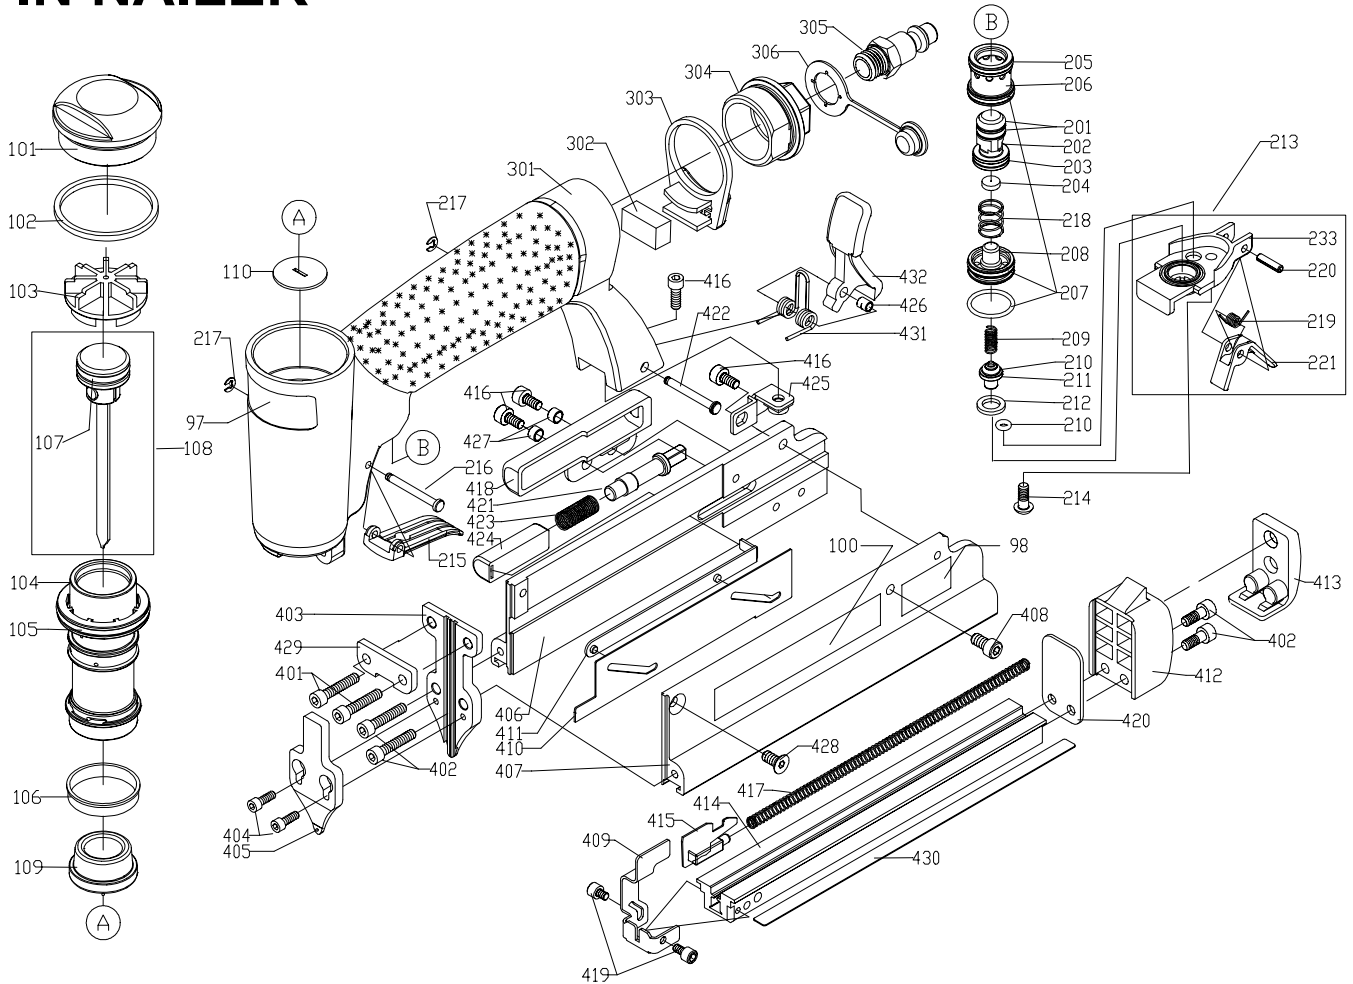

# PORTER-CABLE

# PIN 100

Ref. No.	Part No	Description
97	891606	Warning Label
98	904267	Load Instruction Label
100	904679	Warning Label
101	892267	Steel Cap
102	892268	Seal
103	892269	Cylinder Press Ring
104	904268	Cylinder Sleeve
105	892271	O-Ring
106	892273	Cylinder Check Seal
107	904269	O-Ring
108	60084	Driver Kit, Incl: Ref. 107 & 109
109	904271	Bumper
110	904272	Driver Guide
201	892280	O-Ring
202	893814	Valve Plunger
203	892282	O-Ring
204	892283	Plunger Stop
205	892284	O-Ring
206	893815	Valve Body
207	905106	O-Ring
208	892287	Plunger Cap
209	888890	Spring
210	892288	O-Ring
211	892289	Plunger
212	892290	Collar
213	905109	Secondary Trigger
214	884001	Screw
215	897872	Trigger
216 n	897561	Trigger Kit, Incl. Ref 217

Ref. No.	Part No	Description
217	883877	E-Ring
218	892294	Spring
219	904274	Spring
220	897374	Spring Pin
221 n	905109	Secondary Trigger Kit, Incl.: Ref. 219, 220, 221, & 233
233	904273	Plunger Cap
301	904316	Hsg W/Lock, INCL: REF. 97
302	892296	Muffler
303	892297	Exhaust Diffuser
304	905081	End Cap
305	883859	Male Quick Coupler
306	884443	Cover (1/4Np Plug)
401	892300	Bolt
402	883878	Screw
403	905082	Driver Guide
404	905083	Bolt
405	905084	Driver Guide Cover
406	905085	Magazine A
407	905086	Mag B W/ Label Incl: Ref. 98 & 100
408	883866	Screw
409	905087	Magazine Stop
410	905088	Steel Channel
411	905089	Adjusting Lever
412	905090	Rear Magazine Cover
413	905091	Rear Protection Guard
414	905092	Magazine Bottom
415	905093	Pusher

Ref. No.	Part No	Description
416	884592	Screw
417	905094	Pusher Spring
418	905095	Pull Spring
419	905096	Screw
420	905097	Rear Plate
421	905098	Fixed Pin
422	892312	Headed Pin
423	905099	Spring
424	905100	Spring Cover
425	905101	Bracket
426	905102	Spring Bushing
427	905103	Bushing
428	883874	Screw
429	905104	Spacer Plate
430	905105	Flat Bar
431	892310	Torsion Spring
432	894739	Magazine Latch