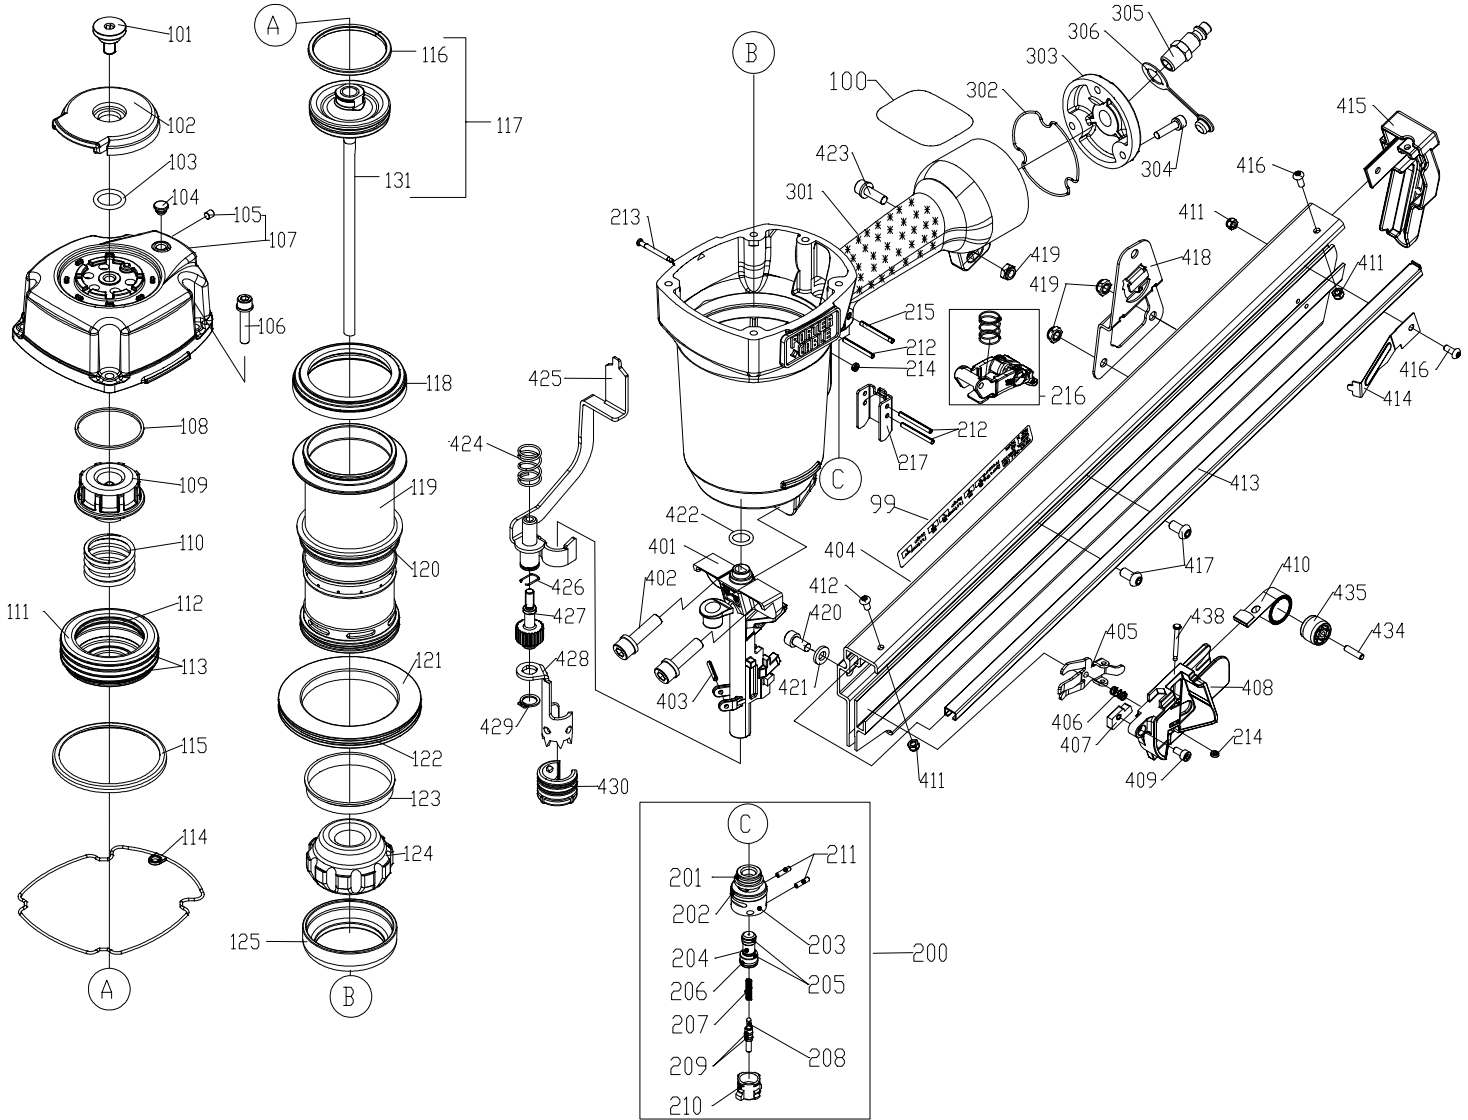

PORTER-CABLE

ROUND HEAD FRAMING NAILER

WARNING: Electrical repairs should only be attempted by trained repairmen.
Contact the nearest Porter-Cable Service Center or other competent repair center.

FR350A

FR350A

<u>Ref.</u>	<u>Part No.</u>	<u>Description</u>	<u>Ref.</u>	<u>Part No.</u>	<u>Description</u>
99	903334	Spec Plate	302	910775	Gasket
100	904673	Warning Label	303	910776	End Cap
101	910757	Bolt	304	894752	Bolt
102	897316	Deflector	305	887077	Air Plug Npt 3/8"X1/4"
103	904269	O-Ring	306	887078	Cap
104	886148	Grommet	401	911004	Nose Piece
105	883912	Set Screw	402	894800	Bolt
106	897318	Bolt	403	886070	Pin
107	910758	Cap, Incl.: Ref. 105	404	911016	Magazine Assy
108	910759	Washer	405	911001	Pusher
109	910760	Piston Stop	406	897431	Spring
110	910761	Spring	407	911002	Lockout Nut
111	910762	Head Valve Piston	408	897429	Cover
112	910763	Quad Ring	409	883866	Screw
113	910764	O-Ring	410	897428	Spring
114	910765	Gasket	411	883882	Lock Nut
115	897338	Press Ring Seat	412	883999	Screw
116	908928	Piston Ring	413	911010	Channel
117	60095	"Driver" Maintenance Kit, Incl.: Ref. 114 & 124	414	910995	Stop Plate
	911019	Driver Assy., Incl.: Ref. 116 & 131	415	911008	Cover
118	910767	Collar	416	884001	Screw
119	910768	Cylinder	417	886260	Bolt
120	910769	O-Ring	418	910997	Bracket
121	910770	Cylinder Spacer	419	886105	Lock Nut
122	897389	O-Ring	420	886257	Bolt
123	897387	Cylinder Ring	421	910782	Washer
124	897337	Bumper	422	910783	O-Ring
125	910771	Bumper Seat	423	911011	Screw
131	911018	Driver Blade	424	910998	Spring
200	897458	Trigger Valve Incl.: Ref. 201 Thru 211 & 215	425	910994	Safety B Assy
201	897340	O-Ring	426	907907	Ring
202	897341	O-Ring	427	910787	Thumb Wheel
203	897342	Cap	428	910788	Safety A
204	883937	Valve Plunger	429	907905	E-Ring
205	883936	O-Ring	430	897384	Nose Cushion
206	883938	O-Ring	434	897427	Pin
207	883939	Spring	435	886440	Drum
208	897346	Plunger	438	890722	Pin
209	883848	O-Ring	*	884293	Oil (18Cc)
210	897347	Valve	*	884299	Hex Wrench (5mm)
211	897374	Pin			ACCESSORIES: (Optional)
212	897349	Pin	*	893579	Safety Glasses
213	897351	Pin	*	910441	Carrying Case
214	890725	Retainer	*	60093	Overhaul Kit, Incl.: Ref. 108, 109, 112, 113, 114, 116, 118, 120, 122, 123, 124, & 200
215	883884	Pin			
216	906400	Selectable Trigger Assy - Standard Incl.: Ref. 214	*		Porter-Cable Round Head Nails in various diameters from .113" to .148" & various lengths from 2" to 3½" (See Catalog)
	908019	Sequential Trigger Assy - Optional, Incl.: Ref. 214			
217	910999	Safety Guide	*		Not Shown
222	908093	Spring	**		See Service Notes
301	911015	Housing, Incl.: Ref. 100