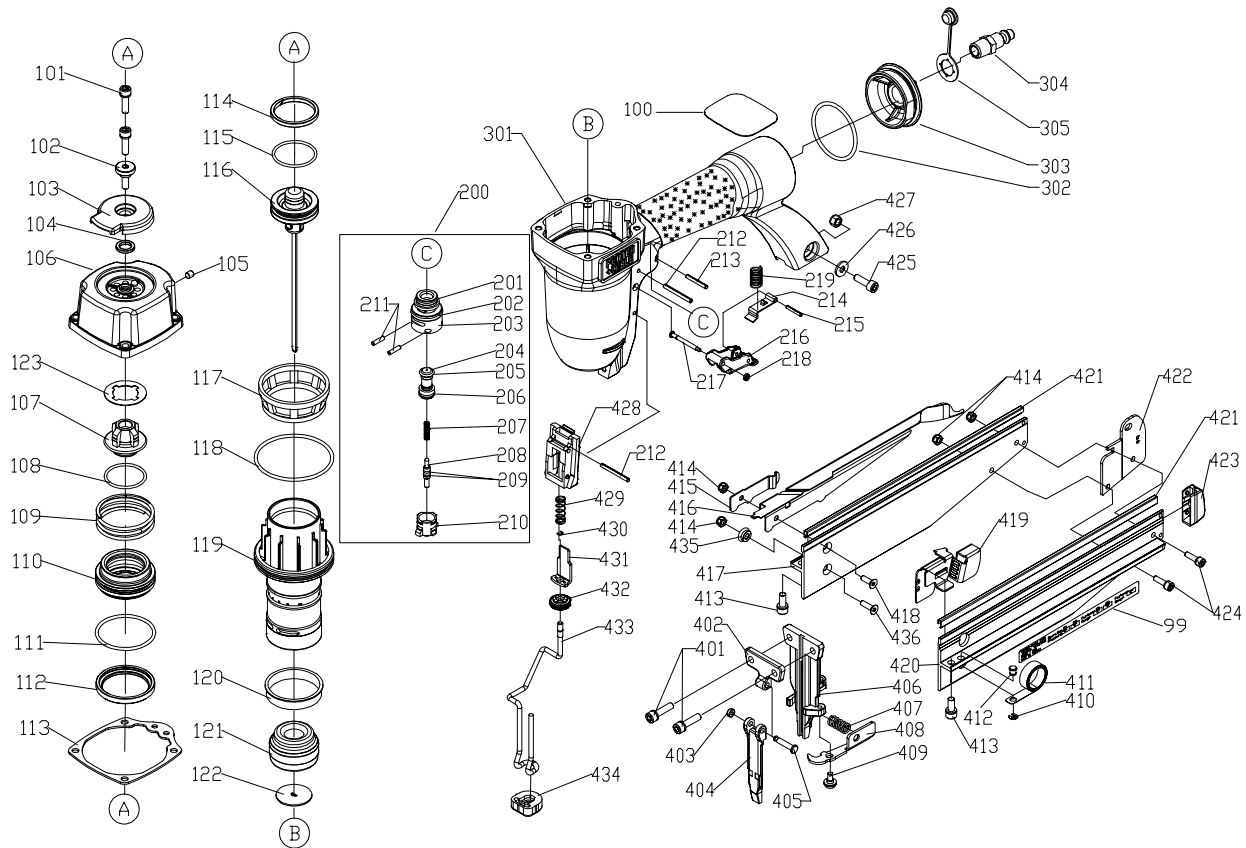

PORTER-CABLE FINISH NAILER

WARNING: Repairs should only be attempted by trained repairmen. Contact the nearest Porter-Cable Service Center or other competent repair center

FN250B

Ref.

No.	Part No	Description
99	904677	Information Label
100	904673	Warning Label
101	894752	Bolt
102	904681	Bolt
103	904682	Exhaust Deflector
104	904683	Rubber Pad
105	883912	Set Screw
106	904684	Cylinder Cap
107	904685	Piston Stop
108	904686	O-Ring
109	904687	Spring
110	904688	Head Valve Piston
111	883837	O-Ring
112	904689	Head Valve Seal
113	904690	Gasket
114	904691	Piston Ring
115	904692	O-Ring
116	60087	"DRIVER" Maint. Kit, Incl: Ref 113, 114, 115, & 121
117	886118	Cylinder Press Ring
118	904694	O-Ring
119	904695	Cylinder
120	886119	Cylinder Check Seal
121	904696	Bumper
122	904697	Washer
123	904698	Washer
200	897458	Trigger Valve Assy. Incls., Ref. 201 Thru 210
201	897340	O-Ring
202	897341	O-Ring
203	897342	Plunger Cap
204	883937	Valve Plunger
205	883936	O-Ring
206	883938	O-Ring
207	883939	Spring

Ref.

No.	Part No	Description
208	897346	Trigger Valve Stem
209	883848	O-Ring
210	897347	Valve
211	897374	Spring Pin
212	897349	Spring Pin
213	884404	Roll Pin
214	904699	Single Sequential Trigger Lever
215	908413	Rolled Pin
216	904951	Single Sequential Actuation Trigger Incls., Ref. 217, 218 & 219
217	897351	Trigger Pivo Pin
218	890725	Retainer
219	904701	Spring
301	904703	Housing
302	886099	O-Ring
303	886124	End Cap
304	883859	1/4" Male Quick Coupler
305	884443	Protective Cover (Air Inlet)
401	894745	Bolt
402	904704	Driver Guide Cover B
403	897359	Retaining Ring
404	904705	Driver Guide Cover A
405	904706	Pin
406	904707	Driver Guide
407	894778	Spring
408	904708	Latch
409	904709	Bolt
410	886069	E-Ring
411	904710	Spring
412	886543	Spring Fastener
413	904711	Bolt
414	883882	Lock Nut
415	904712	Spring
416	904713	Magazine Cover