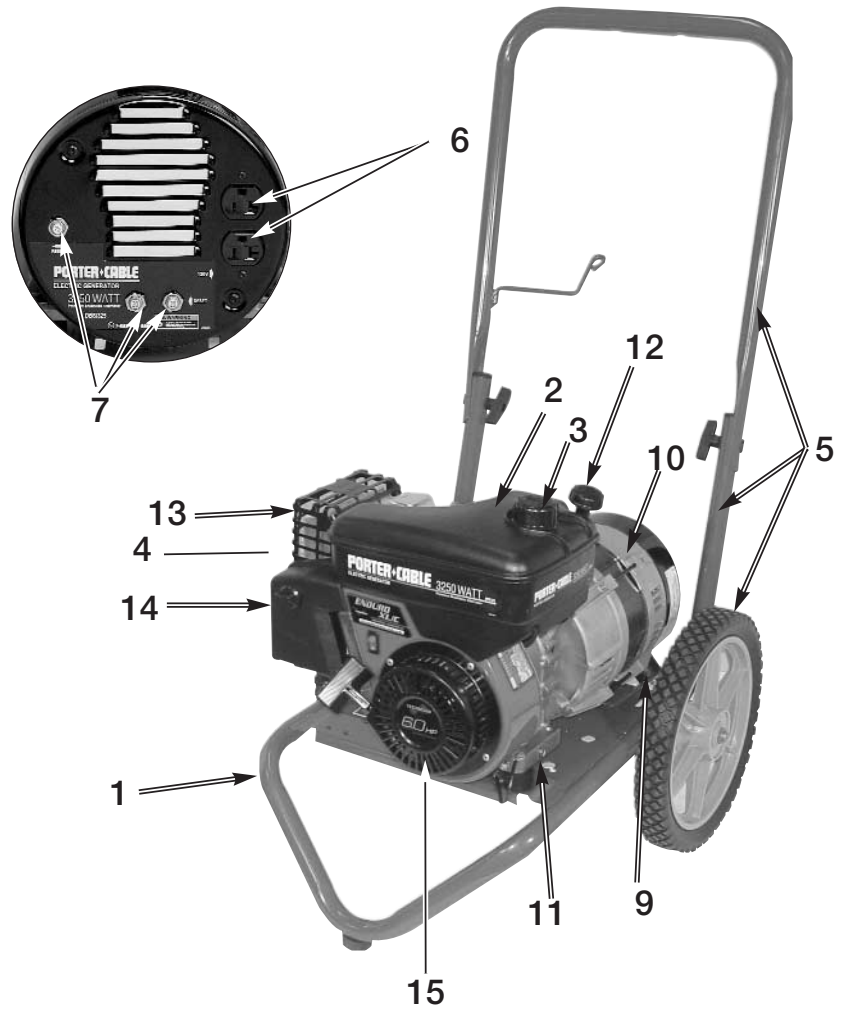

PORTER-CABLE

GENERATOR

DTE325-2

WARNING: Electrical repairs should only be attempted by trained repairmen. Contact the nearest Porter-Cable Service Center or other competent repair center.

Parts Identification

1. **Frame assembly**
2. **Fuel Tank**
3. **Fuel Cap**
4. **Primer Bulb** (Not Shown)
5. **Folding handle and oversized wheels** for maximum portability.
6. **Receptacle-** 120V 20 Amp Duplex
7. **Circuit Breaker**
8. **Grounding Lug-** (not shown) This is the attachment point for a ground wire to an external earth ground.
9. **Vibration Isolators**
10. **Generator Housing**
11. **Oil Drain Plug**
12. **Oil Filler Cap** (not shown)
13. **Exhaust Muffler**
14. **Air Filter**
15. **6 HP Tecumseh Engine-** Included with this generator is a copy of the Engine Manufacturer's Operator's Manual. See this manual for more detail on the engine.

Maintenance and Accessory Parts

Part No.	Qty.	Description
GS-0033	1	Vibration Isolators
gs-0652	1	Air Filter
GS-0651	1	Spark Arrester
RN4C	1	Spark Plug — may be purchased locally