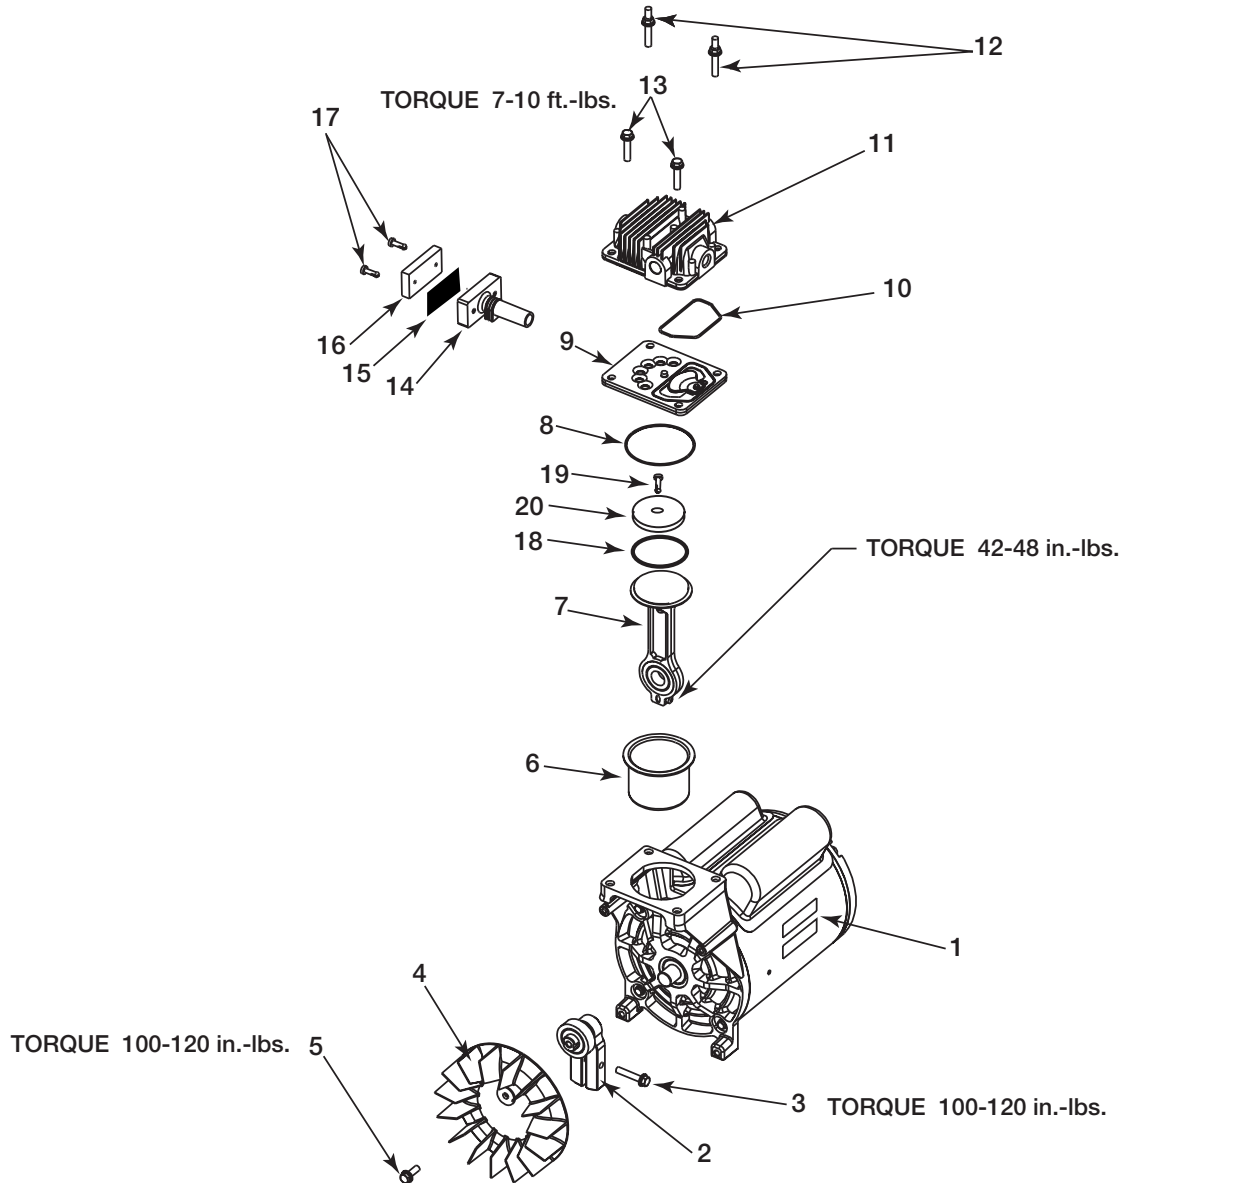

### Key

No.	Part Number	Description
1	CAC-1080	Tool Tray
2	D20151	Shroud, Rear
3	CAC-1121	Shroud Bracket
4	SS-655-ZN	Hex Nut 1/4-20 UNC
5	SSG-3105	O-Ring
6	SSP-7821-1	Nut Tubing 3/8" OD
7	AC-0125	Outlet Tube
8	D20152	Shroud, Front
9	GA-366	Gauge
10	SSP-6021	Bushing Reducer 1/8-1/4 NPT
11	SSW-7367	Strain Relief Bushing
12	D20645	Pressure Switch
14	SSW-7385	Strain Relief Bushing
16	SUDL-413-2	Power Cord Assembly
17	LA-2876	Label, Power Cord
18	SS-2104	Nipple 1/4-18 NPT x 2
19	D20644	Gauge
20	D20763	Regulator
21	D20675	Quick Connect
22	SSP-480	Nipple 1/4-18 NPT x 2.50
23	TIA-4150	Safety Valve
24	CAC-1279	Bushing Reducer
25	AC-0631	Check Valve
26	AC-0047	Fan Guard

### Key

No.	Part Number	Description
27	D20168	Air Tank
28	D20610	Pressure Relief Tube
29	SSP-7811	Nut Sleeve Assembly 1/4"
30	SSP-7813	Nut Sleeve Assembly 3/8"
31	SSF-953-ZN	Screw 10 x 5/8
32	ACG-19	Isolator
33	SSF-3156	Screw
34	91895680	Screw 1/4 - 20 x .75
35	ACG-18	Cup Saddle Mount
36	(See page 2)	Pump Assembly
37	AC-0014	Wheel 9"
38	CAC-60	Shoulder Bolt
39	SSF-8080-ZN	Hex Nut
40	SUDL-6-1	Strip Rubber Foot
41	AC-0563	Handle
42	AC-0558	Grip
43	SSF-981	Screw
44	SSP-490-1	Bushing Face 3/4 x 1/2 NPT

# CPF4515

Key No.	Part Number	Description
1	MO-9080	Motor
2	AC-0140	Eccentric Bearing Assembly
3	SSF-615	Screw 1/4-20 UNC-2A THD
4	AC-0108	Fan
5	SSF-586	Screw 1/4 -20 UNC x .75
✓•6	-----	Cylinder Sleeve
✓7	-----	Connecting Rod Assembly
✓•8	SSG-8156	O-Ring
9	AC-0032	Valve Plate Assembly
✓•10	ACG-45	O-Ring

Key No.	Part Number	Description
11	AC-0037	Head
12	SSF-589	Stud 1/4 - 20 x 1.125
13	SSF-927	Screw 1/4-20 x 1.125
▲14	-----	Muffler Intake
▲15	-----	Screen Filter
▲16	DAC-143	Filter Intake
▲17	-----	Fastener Intake Filter
✓18	-----	Compression Ring
✓19	SSF-3158-1	Screw 10-24 x .75
✓20	-----	Compression Ring Cap