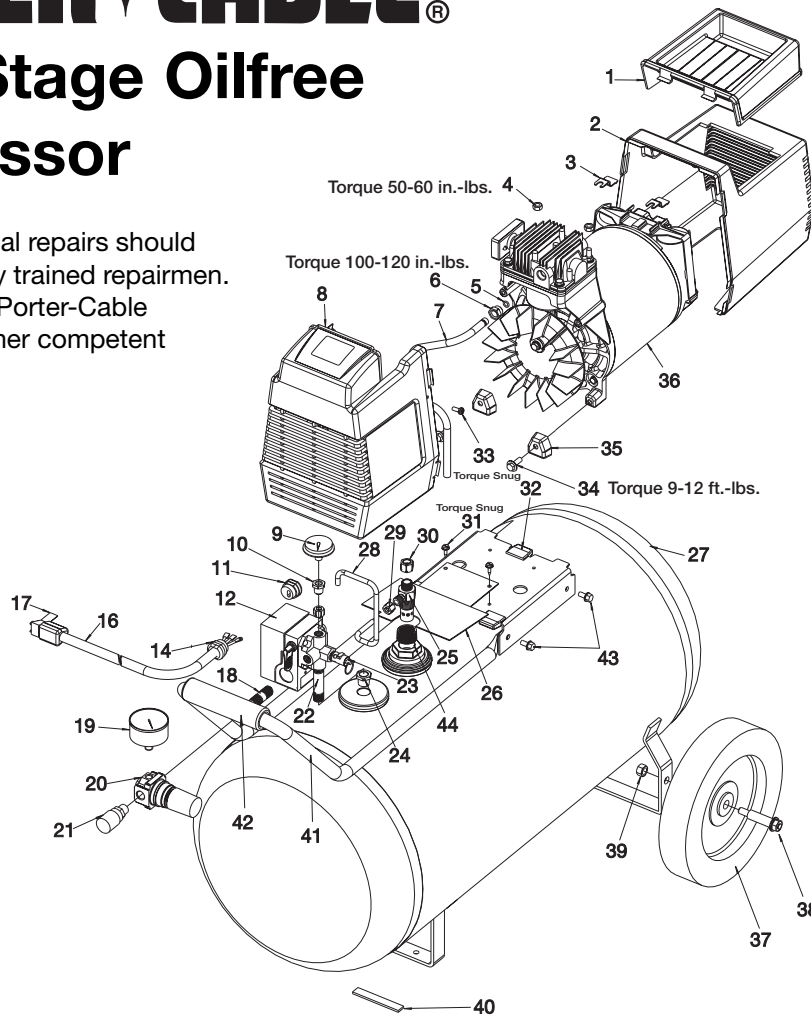

### Key

No.	Part Number	Description
1	CAC-1080	Tool Tray
2	D20151	Shroud, Rear
3	CAC-1121	Shroud Bracket
4	SS-655-ZN	Hex Nut 1/4-20 UNC
5	SSG-3105	O-Ring
6	SSP-7821-1	Nut Tubing 3/8" OD
7	AC-0125	Outlet Tube
8	D20152	Shroud, Front
9	GA-366	Gauge
10	SSP-6021	Bushing Reducer 1/8-1/4 NPT
11	SSW-7367	Strain Relief Bushing
12	D20645	Pressure Switch
14	SSW-7385	Strain Relief Bushing
16	SUDL-413-2	Power Cord Assembly
17	LA-2876	Label, Power Cord
18	SS-2104	Nipple 1/4-18 NPT x 2
19	D20644	Gauge
20	D20763	Regulator
21	D20675	Quick Connect
22	SSP-480	Nipple 1/4-18 NPT x 2.50
23	TIA-4150	Safety Valve
24	CAC-1279	Bushing Reducer
25	AC-0631	Check Valve
26	AC-0047	Fan Guard

### Key

No.	Part Number	Description
27	D20168	Air Tank
28	D20610	Pressure Relief Tube
29	SSP-7811	Nut Sleeve Assembly 1/4"
30	SSP-7813	Nut Sleeve Assembly 3/8"
31	SSF-953-ZN	Screw 10 x 5/8
32	ACG-19	Isolator
33	SSF-3156	Screw
34	91895680	Screw 1/4 - 20 x .75
35	ACG-18	Cup Saddle Mount
36	(See page 2)	Pump Assembly
37	AC-0014	Wheel 9"
38	CAC-60	Shoulder Bolt
39	SSF-8080-ZN	Hex Nut
40	SUDL-6-1	Strip Rubber Foot
41	AC-0563	Handle
42	AC-0558	Grip
43	SSF-981	Screw
44	SSP-490-1	Bushing Face 3/4 x 1/2 NPT

# CPF4515

Key No.	Part Number	Description
1	MO-9080	Motor
2	AC-0140	Eccentric Bearing Assembly
3	SSF-615	Screw 1/4-20 UNC-2A THD
4	AC-0108	Fan
5	SSF-586	Screw 1/4 -20 UNC x .75
✓•6	-----	Cylinder Sleeve
✓7	-----	Connecting Rod Assembly
✓•8	SSG-8156	O-Ring
9	AC-0032	Valve Plate Assembly
✓•10	ACG-45	O-Ring

Key No.	Part Number	Description
11	AC-0037	Head
12	SSF-589	Stud 1/4 - 20 x 1.125
13	SSF-927	Screw 1/4-20 x 1.125
▲14	-----	Muffler Intake
▲15	-----	Screen Filter
▲16	DAC-143	Filter Intake
▲17	-----	Fastener Intake Filter
✓18	-----	Compression Ring
✓19	SSF-3158-1	Screw 10-24 x .75
✓20	-----	Compression Ring Cap