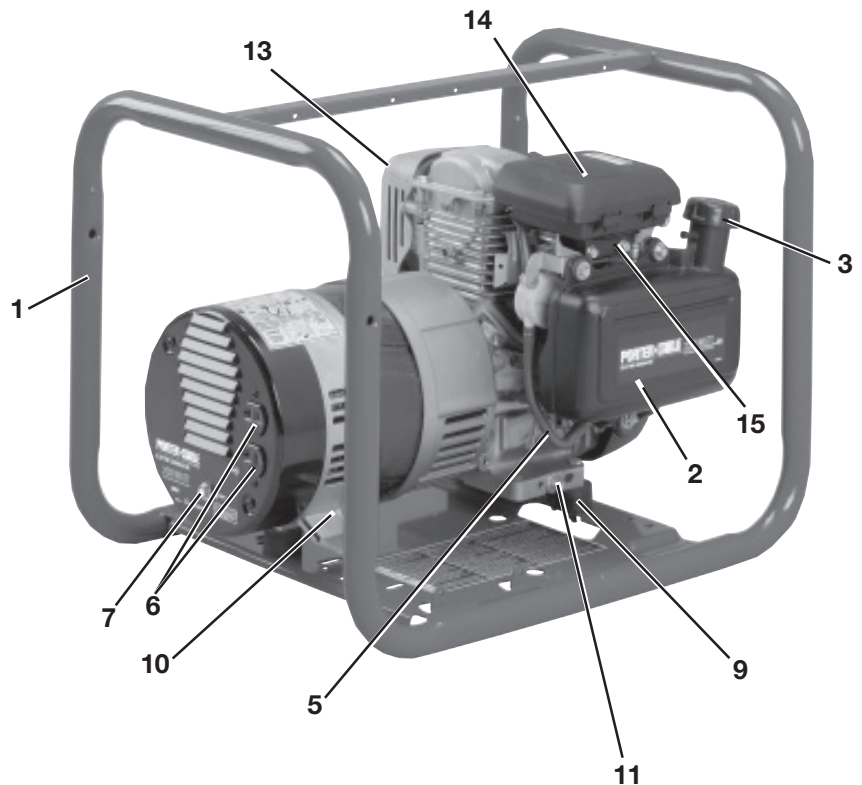

PORTER-CABLE®

GENERATOR

CH250

WARNING: Electrical repairs should only be attempted by a trained service technician. Contact the nearest Porter-Cable Authorized Warranty Service Center.

1. **Frame assembly**
2. **Fuel Tank**
3. **Fuel Cap**
4. **Choke Control** (Not Shown)
5. **Fuel Hose**
6. **Receptacle-** 120V 20 Amp Duplex
7. **Circuit Breaker-** 120/250V 25 amp
8. **Grounding Lug-** (not shown) This is the attachment point for a ground wire to an external earth ground.
9. **Vibration Isolators**
10. **Generator Housing**
11. **Oil Drain Plug** (Not Shown)
12. **Oil Filler Cap** (Not Shown)
13. **Exhaust Muffler**
14. **Air Filter**
15. **5 HP Honda Engine-** Included with this generator is a copy of the Engine Manufacturer's Operator's Manual. See this manual for more detail on the engine.

Maintenance and Accessory Parts

Part No.	Qty.	Description
GS-0033	3	Isolators
D21480	1	Spark Arrester
* GA60	1	Portability Kit
BPR6ES (NKG)	1	Spark Plug — may be purchased locally