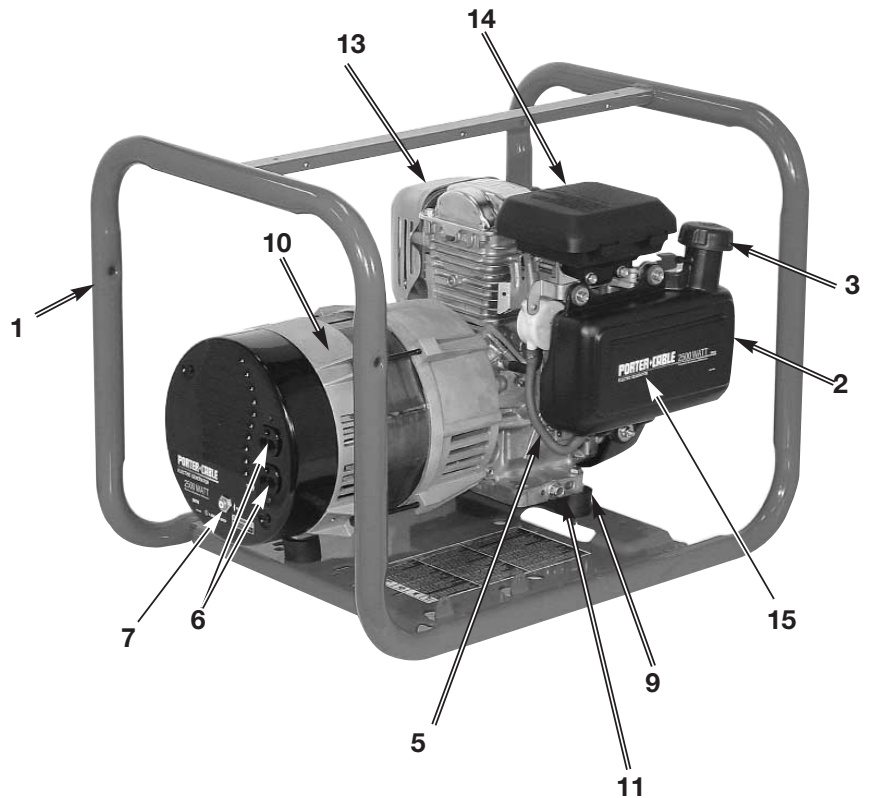

PORTER-CABLE

GENERATOR

CH250-1

WARNING: Electrical repairs should only be attempted by a trained service technician. Contact the nearest Porter-Cable Authorized Warranty Service Center.

1. **Frame assembly**
2. **Fuel Tank**
3. **Fuel Cap**
4. **Choke Control** (Not Shown)
5. **Fuel Hose**
6. **Receptacle-** 120V 20 Amp Duplex
7. **Circuit Breaker-** 120/250V 25 amp
8. **Grounding Lug-** (not shown) This is the attachment point for a ground wire to an external earth ground.
9. **Vibration Isolators**
10. **Generator Housing**
11. **Oil Drain Plug**
12. **Oil Filler Cap** (Not Shown)
13. **Exhaust Muffler**
14. **Air Filter**
15. **5 HP Honda Engine-** Included with this generator is a copy of the Engine Manufacturer's Operator's Manual. See this manual for more detail on the engine.

Maintenance and Accessory Parts

Part No.	Qty.	Description
GS-0033	3	Isolators
D21480	1	Spark Arrester
* GA60	1	Portability Kit
BPR6ES (NKG)	1	Spark Plug — may be purchased locally