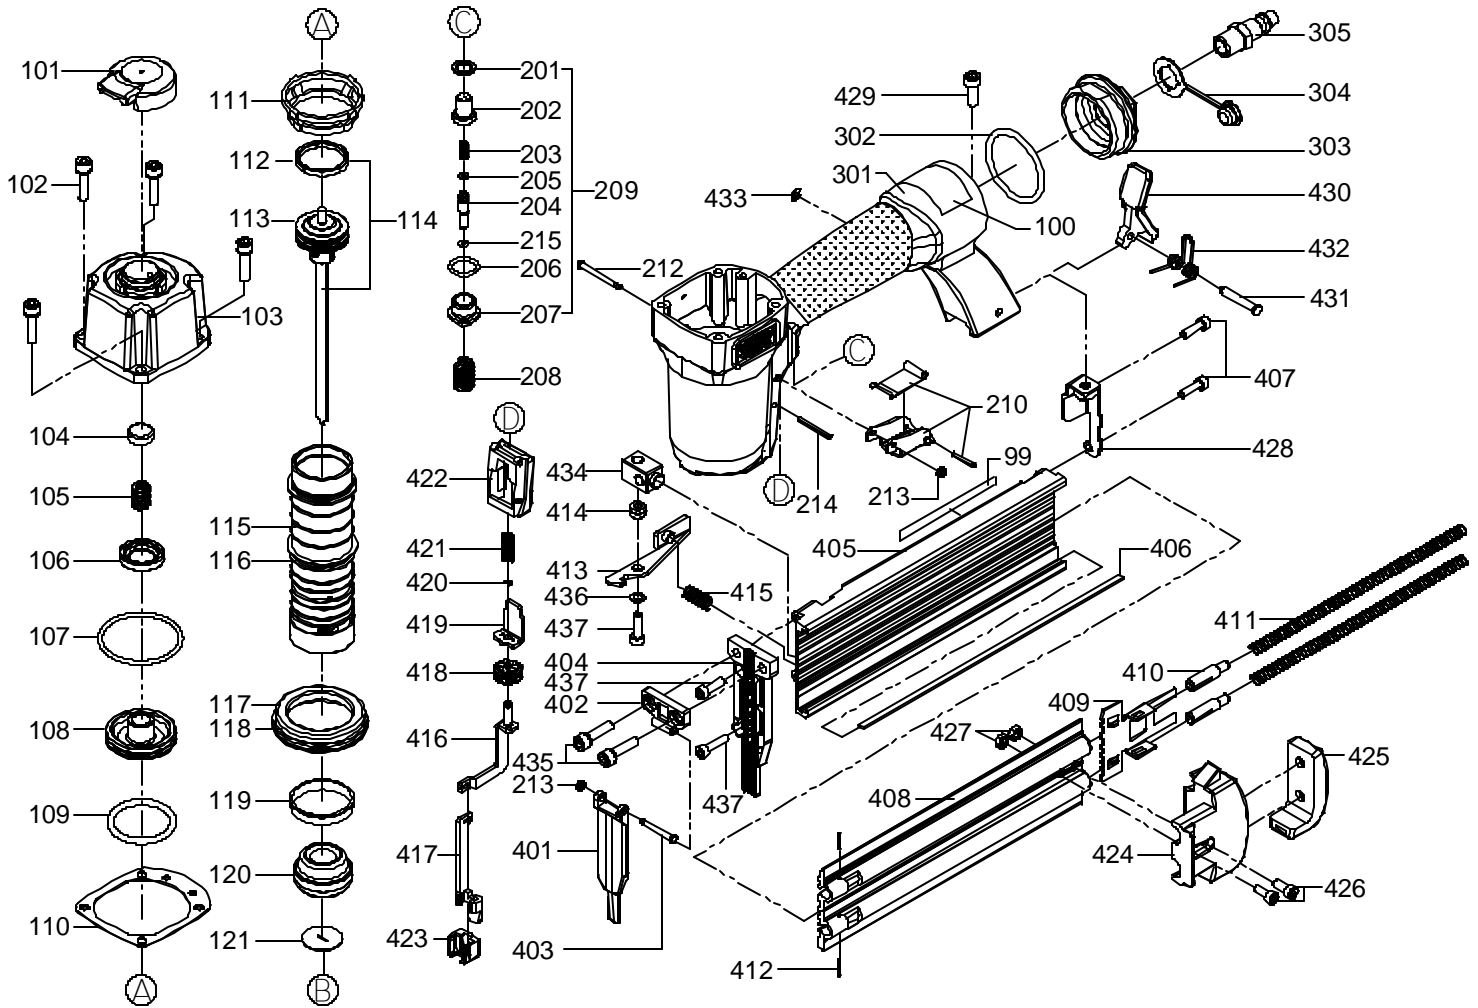

PORTER-CABLE BRAD NAILER

WARNING: Repairs should only be attempted by trained repairmen. Contact the nearest Porter-Cable Service Center or other competent repair center.

BN200A

BN200A

Ref. No.	Part No.	Description
99	893592	Information Plate
100	893577	Warning Label
101	894698	Exhaust Deflector
102	894752	Bolt
103	894730	Cap
104	891469	Head Seal
105	883830	Spring
106	894737	Head Valve Seal
107	894748	O-Ring
108	894731	Hd. Valve Piston
109	894747	O-Ring
110	894697	Head Gasket
111	894736	Collar
112	894734	Piston Ring
113	894746	O-Ring
114	60063	"DRIVER" Maintenance Kit , Incl.: Ref. 110, 114 and 120
*	894690	Driver Unit, Incl.: Ref. 112, 113
115	894732	Cylinder (Nylon)
116	894893	O-Ring
117	894733	Cylinder Spacer
118	883924	O-Ring
119	894735	Cylinder Check Seal
120	898483	Bumper
121	894760	Driver Guide
201	883844	Seal
202	894694	Trigger Valve Head
203	888890	Spring
204	894684	Trigger Valve Stem
205	883848	O-Ring
206	883849	O-Ring
207	894894	Trigger Valve Guide
208	894758	Spring
209	895212	Trigger Valve Assy. , Incl.: Ref. 201, 202, 203, 204, 205, 206, 207, & 213
210	890855	Restrictive Trigger Kit, Incl.: Ref. 213
	893933	Bottom Fire Trigger Kit
212	890722	Trigger Pivot Pin
213	890725	Retainer Urethane
214	883884	Pin
215	n 903621	O-Ring
301	895712	Housing W/Soft Grip
302	884529	O-Ring
303	883858	Cap
304	884443	Plug
305	60400	Plug
401	895298	Driver Guide Cover A
402	894741	Driver Guide Cover B
403	894755	Pin
404	902421	Driver Guide
405	895294	Magazine A
406	883908	Wear Plate
407	883864	Screw
408	895295	Magazine
409	894757	Pusher
410	894707	Spring Guide
411	894774	Spring
412	894780	Spring Pin
413	894716	Latch
414	894754	Magazine Spacer
415	894763	Lock Spring
416	894759	Safety B
*	895308	Safety B Assy., Incl.: Ref. 214, 416, 417, 418, 419, 420, 421, 422
417	894714	Safety A
418	894775	Thumb Wheel
419	894765	Safety
420	886218	Ring
421	887969	Spring