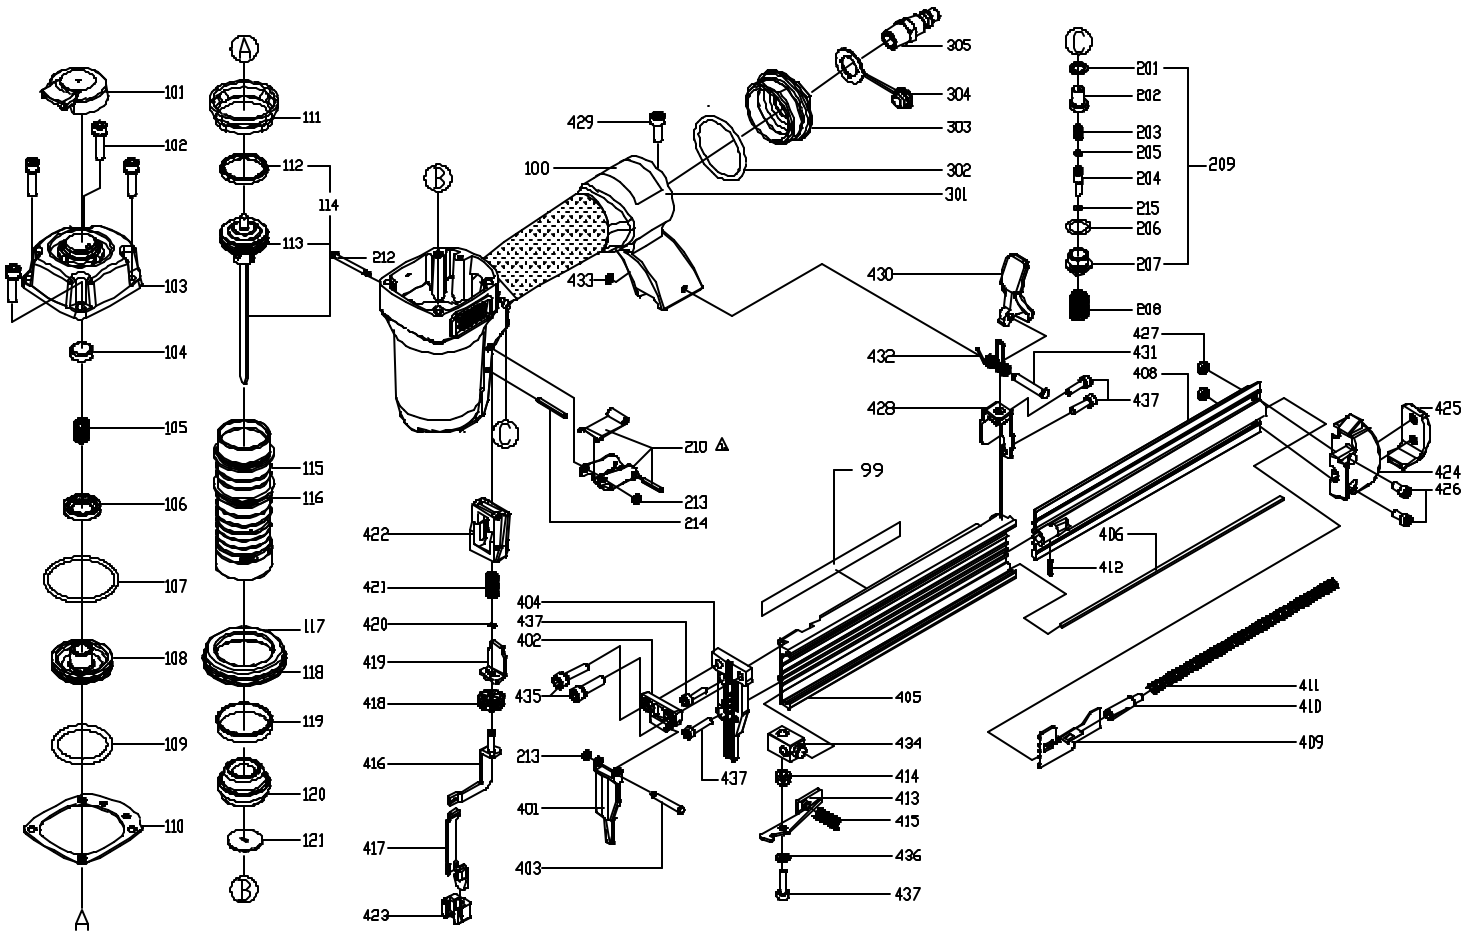

# BN125A

Ref.

<u>No.</u>	<u>Part No.</u>	<u>Description</u>
99	893576	Spec Info Label
100	893577	Warning Label
101	894698	Exhaust Deflector
102	894752	Bolt
103	894705	Housing Cap
104	891469	Head Seal
105	883830	Spring
106	894737	Head Valve Seal
107	894748	O-Ring
108	894731	Hd. Valve Piston
109	894747	O-Ring
110	894697	Gasket Head
111	894736	Collar
112	894734	Piston Ring
113	894746	O-Ring
114	60062	"DRIVER" Maintenance Kit, Incl.: Ref. 110, 114 and 120
	894689	Driver Assy. , Incl.: Ref. 112, 113
115	894695	Cylinder
116	894893	O-Ring
117	894733	Cylinder Spacer
118	883924	O-Ring
119	894735	Cylinder Check Seal
120	898483	Bumper
121	894753	Driver Guide
201	883844	Seal
202	894694	Trigger Valve Head
203	888890	Spring
204	894684	Trigger Valve Stem
205	883848	O-Ring
206	883849	O-Ring
207	894894	Trigger Valve Guide
208	894758	Spring
209	895212	Trigger Valve Assy. , Incl.: Ref. 201, 202, 203, 204, 205, 206, 207, 213, & 215
210	890855	Restrictive Trigger Kit, Incl.: Ref. 213
	893933	Bottom Fire Trigger Kit
212	890722	Trigger Pivot Pin
213	890725	Urethane Retainer
214	883884	Pin
215	903621	O-Ring
301	895712	Housing W/Soft Grip
302	884529	O-Ring
303	883858	Cap
304	884443	Plug
305	60400	Plug
401	895296	Driver Guide Cover A
402	894741	Driver Guide Cover B
403	894755	Pin
404	895297	Driver Guide
405	895292	Magazine A
406	883908	Wear Plate
408	895293	Magazine B
409	894756	Pusher
410	894707	Spring Guide
411	894774	Spring
412	894780	Spring Pin
413	894716	Latch
414	894754	Magazine Spacer
415	894778	Spring
416	894773	Safety B
*	895307	Safety B Assy. , Incl.: 214, 416, 417, 418, 419, 420, 421, 422
417	894702	Safety A
418	894775	Thumb Wheel
419	894765	Safety
420	886218	Ring
421	887969	Spring