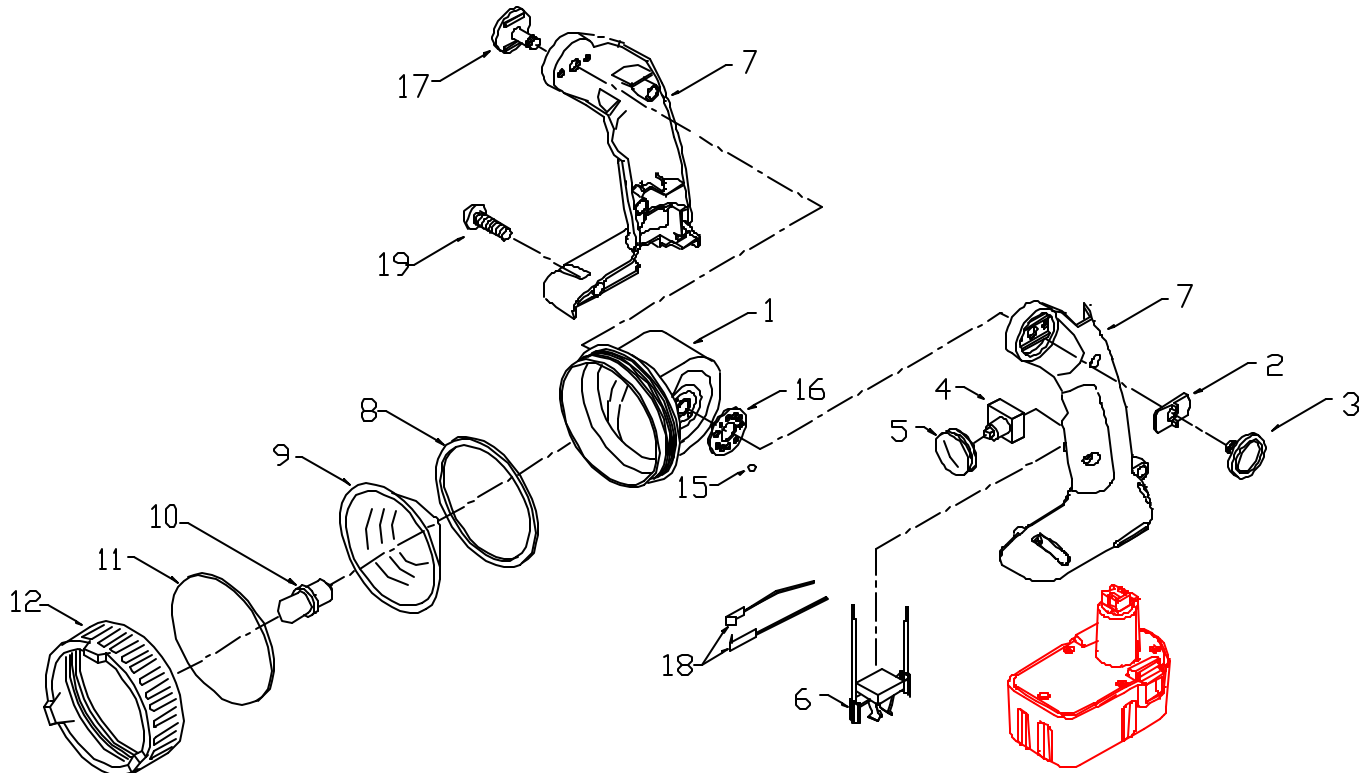

PORTER-CABLE

FLASHLIGHT 14.4VDC

WARNING: Electrical repairs should only be attempted by trained repairmen. Contact the nearest Porter-Cable Service Center or other competent repair center

871

Ref. No.	Part No.	Description
1	889011	Head
2	889019	Spring Plate
3	n 889007	L. H. Pivot
4	889015	Switch ,W/Hammer
5	889010	Switch Cover
6	889016	Contact Plate
7	889706	Handle Set, Incl: Wire Cover
8	889006	Gasket
9	889009	Reflector
10	8414	Bulb

Ref. No.	Part No.	Description
1	889011	Head
2	889019	Spring Plate
3	n 889007	L. H. Pivot
4	889015	Switch ,W/Hammer
5	889010	Switch Cover
6	889016	Contact Plate
7	889706	Handle Set, Incl: Wire Cover
8	889006	Gasket
9	889009	Reflector
10	8414	Bulb