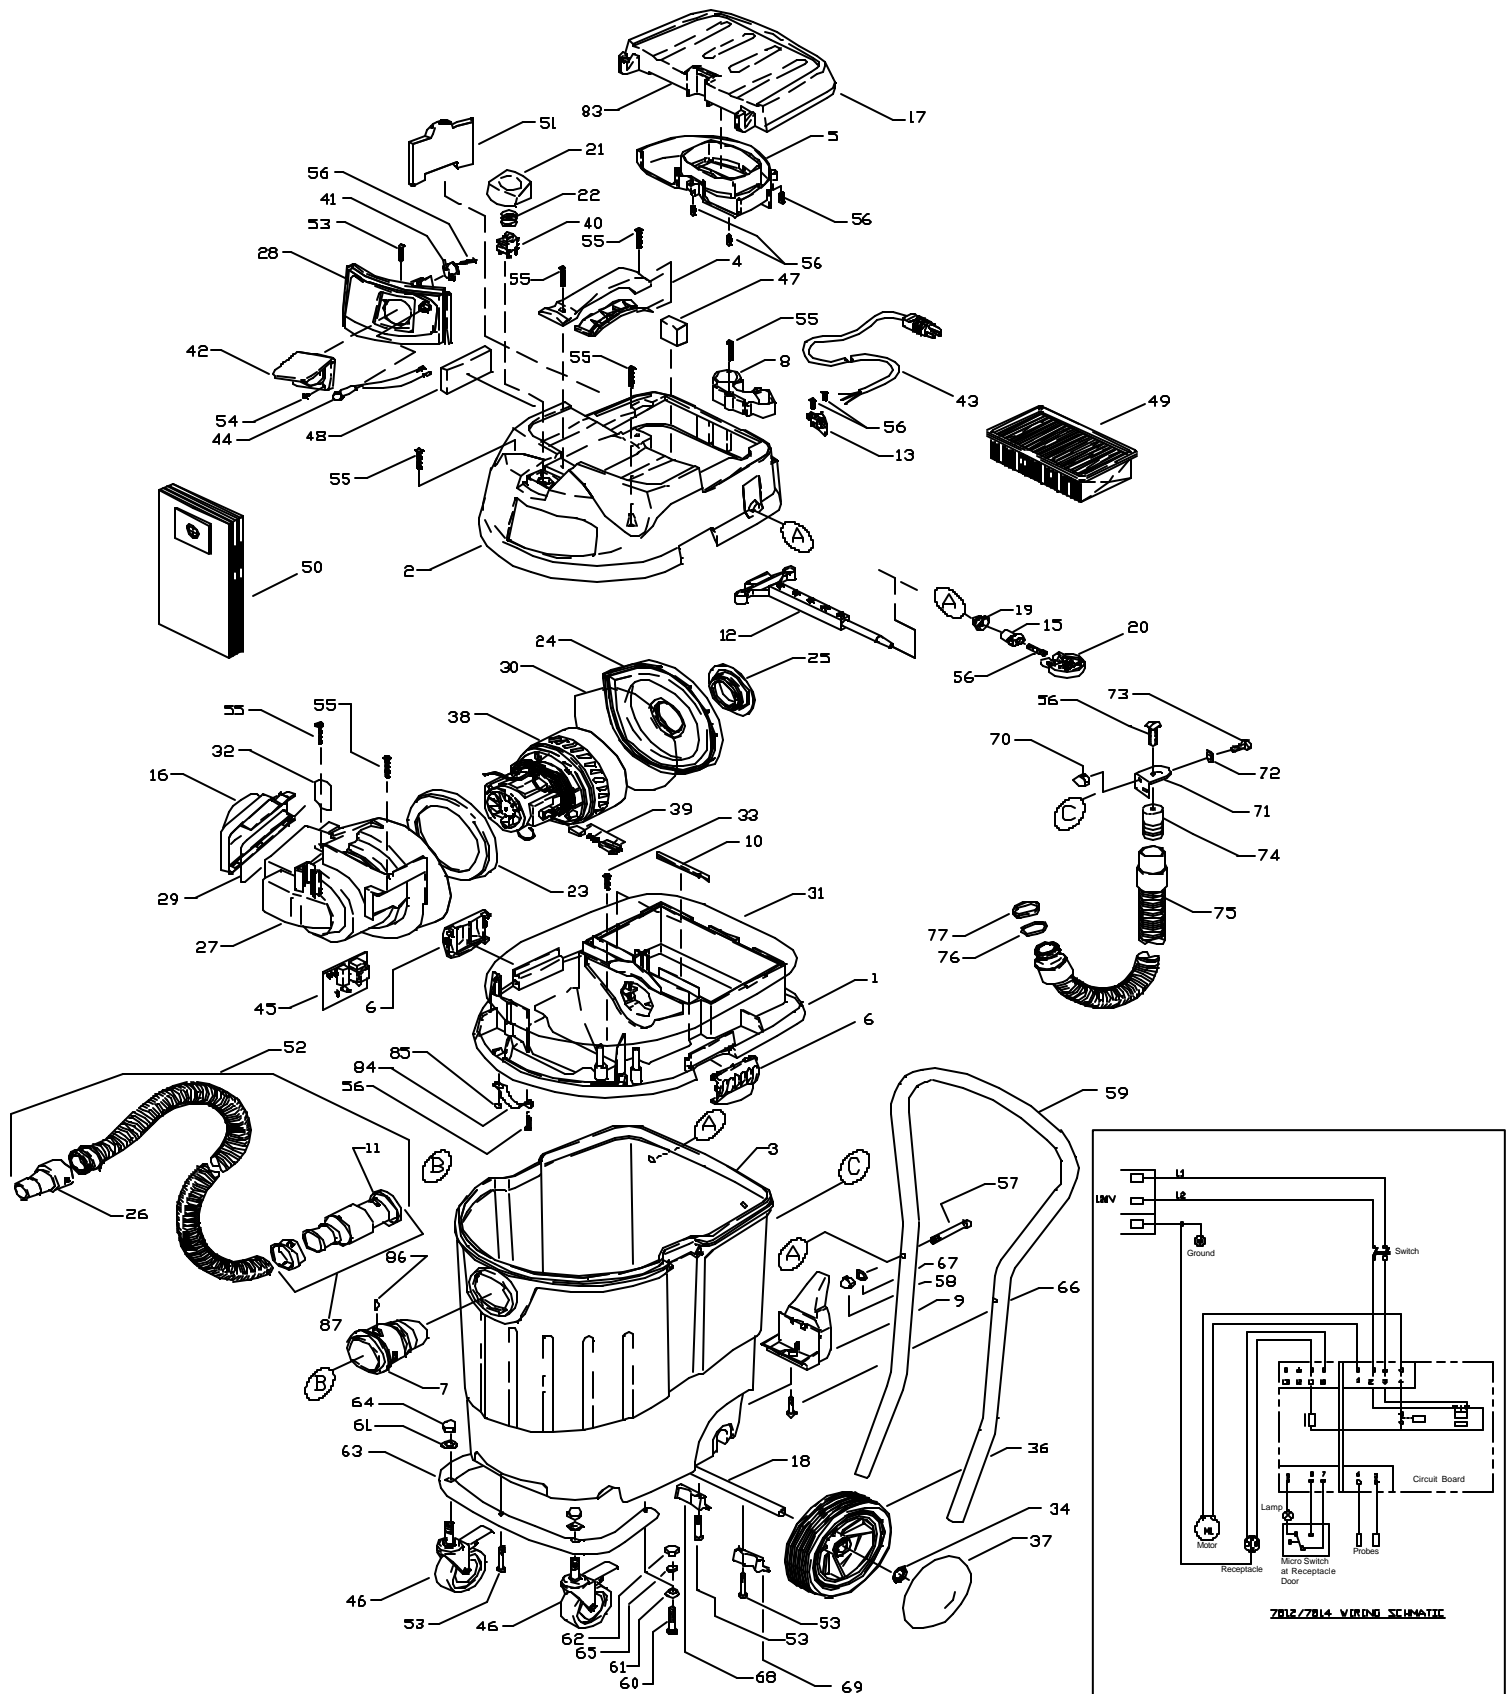

PORTER-CABLE

VACUUM CLEANER

WARNING: Electrical repairs should only be attempted by trained repairmen. Contact the nearest Porter-Cable Service Center or other competent repair center.

7814

7814

Ref.

<u>No.</u>	<u>Part No.</u>	<u>Description</u>
1	897914	Lower Housing
2	897898	Upper Housing
3	897921	Tank
4	897865	Handle
5	897919	Plate
6	897858	Locking Strip
7	897923	Connector
8	897866	Accessory Holder
9	897864	Bracket
10	897971	Seal
11	897861	Ring
12	897881	Shaker
13	897896	Cord Clamp
15	897877	Bracket
16	897905	Cover
17	897884	Filter Cover
18	897922	Axle
19	897880	Socket
20	897878	Handle
21	897893	Button
22	897894	Spring
23	897909	Seal
24	897911	Cover
25	897912	Seal
26	884412	Adaptor
27	897907	Motor Housing
28	897897	Panel
29	897906	Gasket
30	897910	Gasket
31	897917	Gasket
32	897918	Gasket
33	897915	Screw
34	897888	Washer
36	897863	Wheel
37	897885	Cap
38	897908	Motor
39	897913	Brush
40	897895	Switch
41	897901	Micro Switch
42	897900	Socket
43	897857	Cord
44	897899	Light
45	897868	Circuit Board
46	897970	Caster
47	897859	Filter
48	897925	Filter
49	78117	Filter
50	78141	Dry Filter Bag
51	897887	Filter
52	897860	Hose
53	897903	Screw
54	897904	Screw
55	897882	Screw
56	897879	Screw
57	897883	Screw
58	897937	Nut
59	897938	Handle
60	897939	Screw
61	897940	Spacer

Ref.

<u>No.</u>	<u>Part No.</u>	<u>Description</u>
62	897941	Bush
63	897942	Tube
64	897943	Nut
65	897944	O-Ring
66	897945	Screw
67	897946	Washer
68	897947	L. Handle Bracket
69	897948	R. Handle Bracket
70	897949	Nut
71	897950	Bracket
72	897951	Washer
73	897952	Screw
74	897972	Hose Holder
75	897953	Drain Hose
76	897954	Ring
77	897973	Nut
83	897745	Warning Label
84	898536	Spring
85	898537	Screw
86	898538	Electrode
87	898539	Connector

ACCESSORIES: (Optional)

*	78110	Optional Accessory Kit, Incl.: 2 pc Wand, Bent Wand section, Universal Brush, Universal Floor Tool, Crevice Tool
*	39341	Hose Adapter
*	39343	Stepped Adapter
*	39344	T-Connector
*		Not Shown