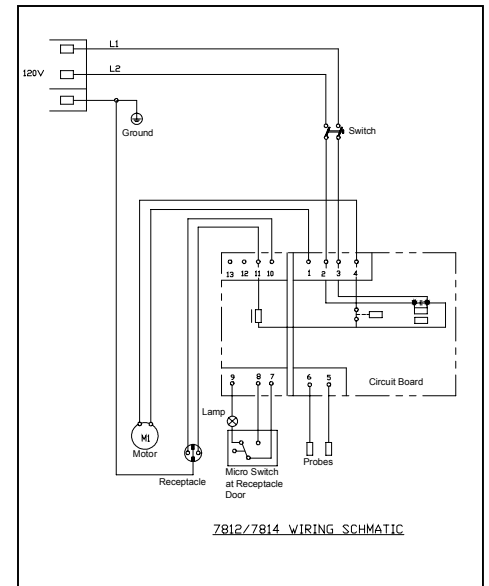

PORTER-CABLE VACUUM CLEANER

WARNING: Electrical repairs should only be attempted by trained repairmen. Contact the nearest Porter-Cable Service Center or other competent repair center.

7812

Ref.	No.	Part No.	Description
	1	897914	Lower Housing
	2	897898	Upper Housing
	3	897920	Tank
	4	897865	Handle
	5	897919	Plate
	6	897858	Locking Strip
	7	897923	Connector
	8	897866	Accessory Holder
	9	897864	Bracket
	10	897971	Seal
	11	897861	Ring
	12	n 904058	Shaker
	13	897896	Cord Clamp
	14	897886	Cord Holder
	15	897877	Bracket
	16	897905	Cover
	17	897884	Filter Cover
	18	897922	Axle
	19	897880	Socket
	20	897878	Handle
	21	897893	Button
	22	897894	Spring
	23	897909	Seal
	24	897911	Cover
	25	897912	Seal
	26	n 1258825	Adaptor
	27	897907	Motor Housing
	28	897897	Panel
	29	897906	Gasket
	30	897910	Gasket
	31	897917	Gasket
	32	897918	Gasket
	33	897915	Screw
	34	897888	Washer
	36	897863	Wheel
	37	897885	Cap
	38	897908	Motor
	39	897913	Brush
	40	897895	Switch
	41	897901	Micro Switch
	42	897900	Socket
	43	897857	Cord
	44	897899	Light
	45	897868	Circuit Board
	46	897738	Caster
	47	897859	Filter
	48	897925	Filter
	49	78117	Top Filter
	50	78121	Dry Filter Bag
	51	897887	Filter
	52	n 1258808	Hose, Incl.: Ref. 11, 26, 71, 72, 73, 74, & 87
	53	897903	Screw
	54	897904	Screw
	55	897882	Screw
	56	897879	Screw
	71	n 1258821	Coupling-Bayonet
	72	n 1258822	Seal
	73	n 1258823	Ring-Threaded
	74	n 1258824	Sleeve
	75	n 39342	Stepped Adapter
	83	897745	Warning Label
	84	898536	Spring
	85	898537	Screw
	86	898538	Electrode
	87	898539	Connector, Incl.: Ref. 11, 71, 72, 73, & 74

ACCESSORIES: (Optional)

*	78110	Optional Accessory Kit, Incl.: 2 pc Wand, Bent Wand section, Universal Brush, Universal Floor Tool, Crevice Tool
*	39341	Hose Adapter
* n	39342	Stepped Adapter