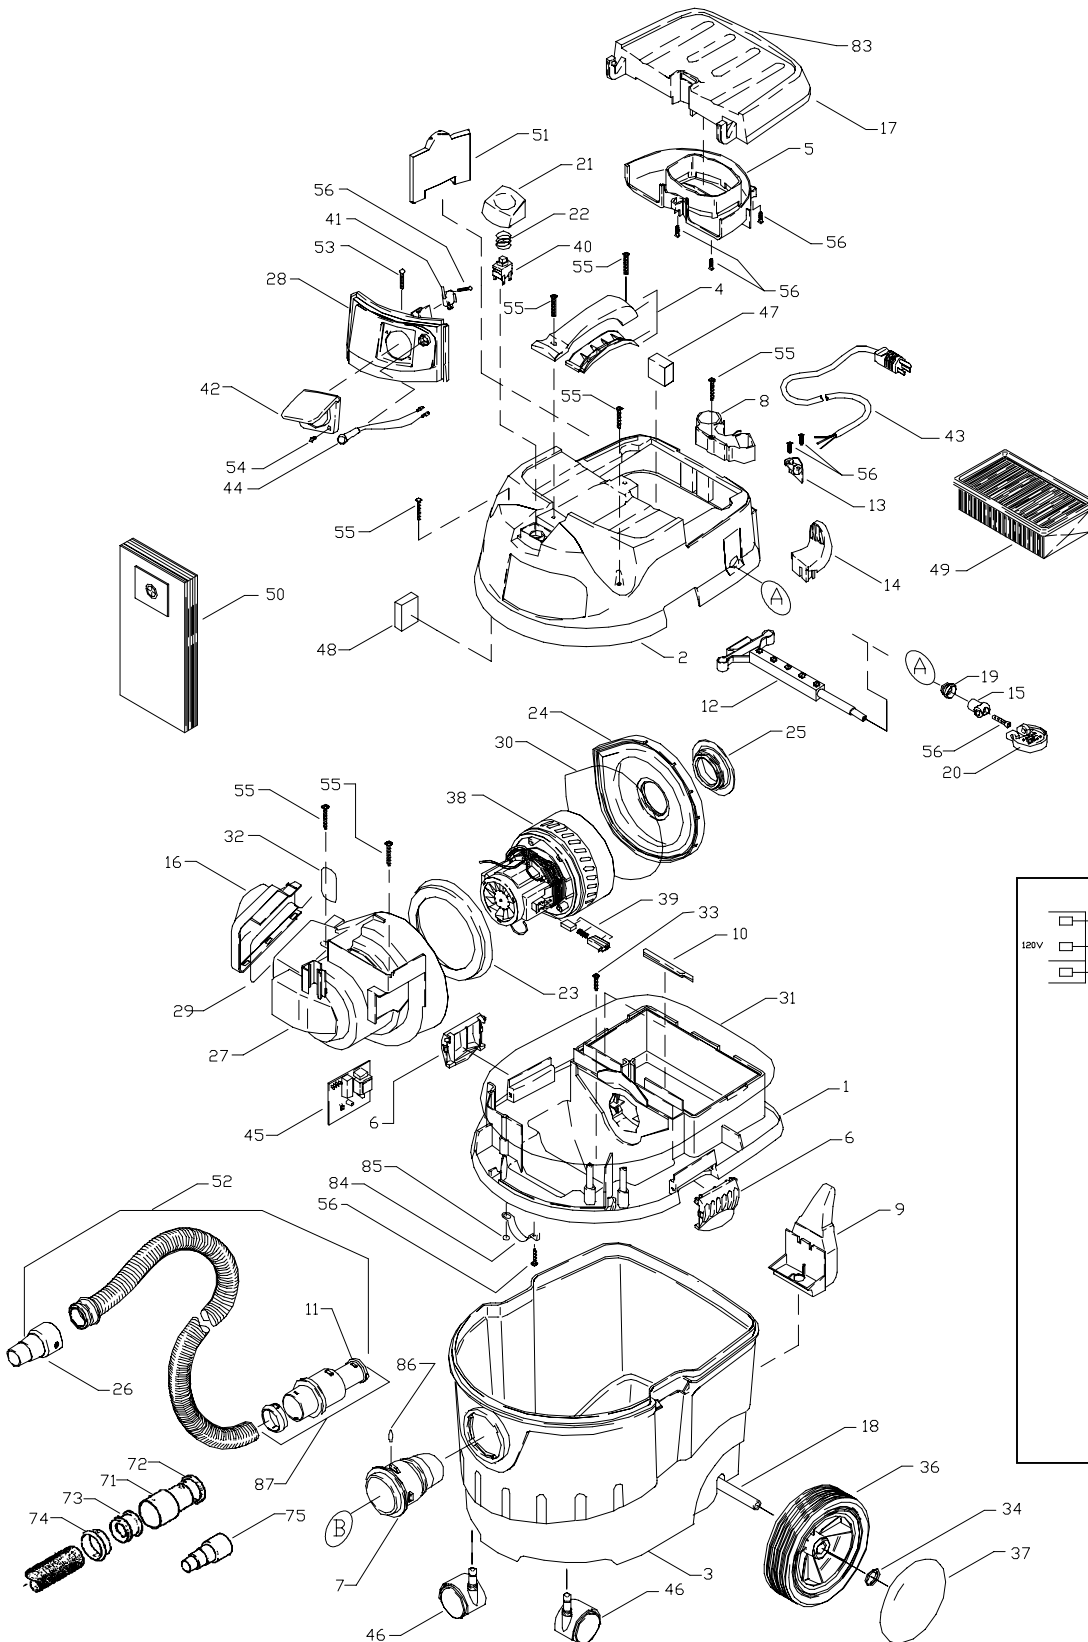

PORTER-CABLE VACUUM CLEANER

WARNING: Electrical repairs should only be attempted by trained repairmen. Contact the nearest Porter-Cable Service Center or other competent repair center.

7812

Ref.	No.	Part No.	Description
	1	897914	Lower Housing
	2	897898	Upper Housing
	3	897920	Tank
	4	897865	Handle
	5	897919	Plate
	6	897858	Locking Strip
	7	897923	Connector
	8	897866	Accessory Holder
	9	897864	Bracket
	10	897971	Seal
	11	897861	Ring
	12	n 904058	Shaker
	13	897896	Cord Clamp
	14	897886	Cord Holder
	15	897877	Bracket
	16	897905	Cover
	17	897884	Filter Cover
	18	897922	Axle
	19	897880	Socket
	20	897878	Handle
	21	897893	Button
	22	897894	Spring
	23	897909	Seal
	24	897911	Cover
	25	897912	Seal
	26	n 1258825	Adaptor
	27	897907	Motor Housing
	28	897897	Panel
	29	897906	Gasket
	30	897910	Gasket
	31	897917	Gasket
	32	897918	Gasket
	33	897915	Screw
	34	897888	Washer
	36	897863	Wheel
	37	897885	Cap
	38	897908	Motor
	39	897913	Brush
	40	897895	Switch
	41	897901	Micro Switch
	42	897900	Socket
	43	897857	Cord
	44	897899	Light
	45	897868	Circuit Board
	46	897738	Caster
	47	897859	Filter
	48	897925	Filter
	49	78117	Top Filter
	50	78121	Dry Filter Bag
	51	897887	Filter
	52	n 1258808	Hose, Incl.: Ref. 11, 26, 71, 72, 73, 74, & 87
	53	897903	Screw
	54	897904	Screw
	55	897882	Screw
	56	897879	Screw
	71	n 1258821	Coupling-Bayonet
	72	n 1258822	Seal
	73	n 1258823	Ring-Threaded
	74	n 1258824	Sleeve
	75	n 39342	Stepped Adapter
	83	897745	Warning Label
	84	898536	Spring
	85	898537	Screw
	86	898538	Electrode
	87	898539	Connector, Incl.: Ref. 11, 71, 72, 73, & 74

ACCESSORIES: (Optional)

*	78110	Optional Accessory Kit, Incl.: 2 pc Wand, Bent Wand section, Universal Brush, Universal Floor Tool, Crevice Tool
*	39341	Hose Adapter
* n	39342	Stepped Adapter