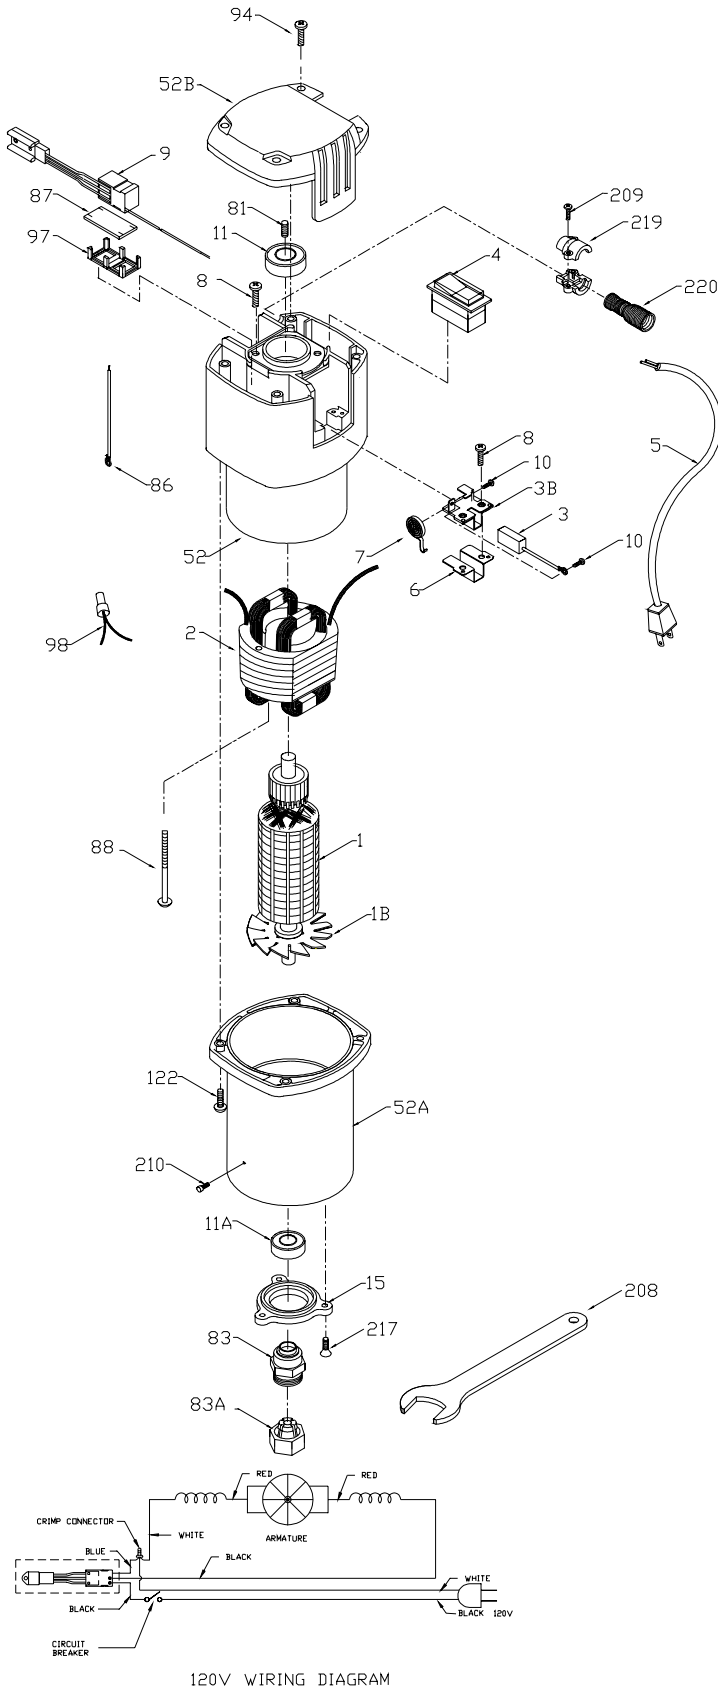

75192 (75361)

Ref.

No.	Part No.	Description
51A	872821	Base
206	823374	Washer
223	874582	Clamp Knob
224	10695	Sub-Base
225	698867	Depth Adjusting Ring
226	800941	Spring
229	800539	Screw
239	842580	Clamp Screw

ACCESSORIES: (Optional)

*	42999	1/4" Collet Assy., Incl.:
*	876669	Collet, 1/4"
*	875893	Nut
*	823030	Snap-Ring
*	42975	3/8" Collet Assy., Incl.:
*	876670	Collet, 3/8"
*	875893	Nut
*	823030	Snap-Ring
*	42187	Clear Sub-Base
*	42191	Square Sub-Base
*	42225	Edge Guide
*	42700	High Tech Edge Guide
*		Not Shown

PORTER-CABLE SPEEDMATIC® ROUTER

WARNING: Electrical repairs should only be attempted by trained repairmen. Contact the nearest Porter-Cable Service Center or other competent repair center

75192 (75361)

Ref. No.	Part No.	Description
1	873638	Armature, (120V), Incl.: Ref. 1B
	874586	Armature, (230V), Incl.: Ref. 1B
1B	875931	Fan
2	873637	Field, (120V)
	874587	Field, (230V)
3	698873	Brush
3B	698844	Brush Holder
4	698348	Circuit Breaker / Switch, (120V)
	874208	Circuit Breaker / Switch, (220V)
5	875691	Cord, (120V)
	879884	Cord, (220V) Euro
6	698874	Insulator
7	698872	Spring
8	n 882703	Screw
9	698828	Soft-Start Module / Triac Assy. (120V Only)
10	852310	Screw
11	873636	Bearing
11A	873601	Bearing
15	698811	Bearing Retainer
52	877295	Top Hsg. Assy., Incl.: Ref. 91
52A	874476	Lower Hsg. Assy., Incl.: Ref. 210
52B	891037	Top Cap
81	859069	Set Screw
83	698807	Chuck
n	874212	Chuck, Betterly 900866X
83A	42950	1/2" Collet Assy. (Standard on 120V) Incl.: 876671 Collet 875893 Nut 823030 Snap-Ring 44012 12mm Collet Assy., (Standard on 220V)
86	698834	Black Lead
87	695620	Seal, (120V Only)
88	698810	Screw
94	872521	Screw
97	698875	Triac Enclosure, (120V Only)
98	689032	Wire Connector
122	872520	Screw
208	42596	Collet / Chuck Wrench
209	874514	Screw
210	800980	Drive-Screw
217	849819	Screw
219	874845	Bushing Kit - Strain Reliever, Incl.: Ref. 209
220	872766	Strain Reliever Spring