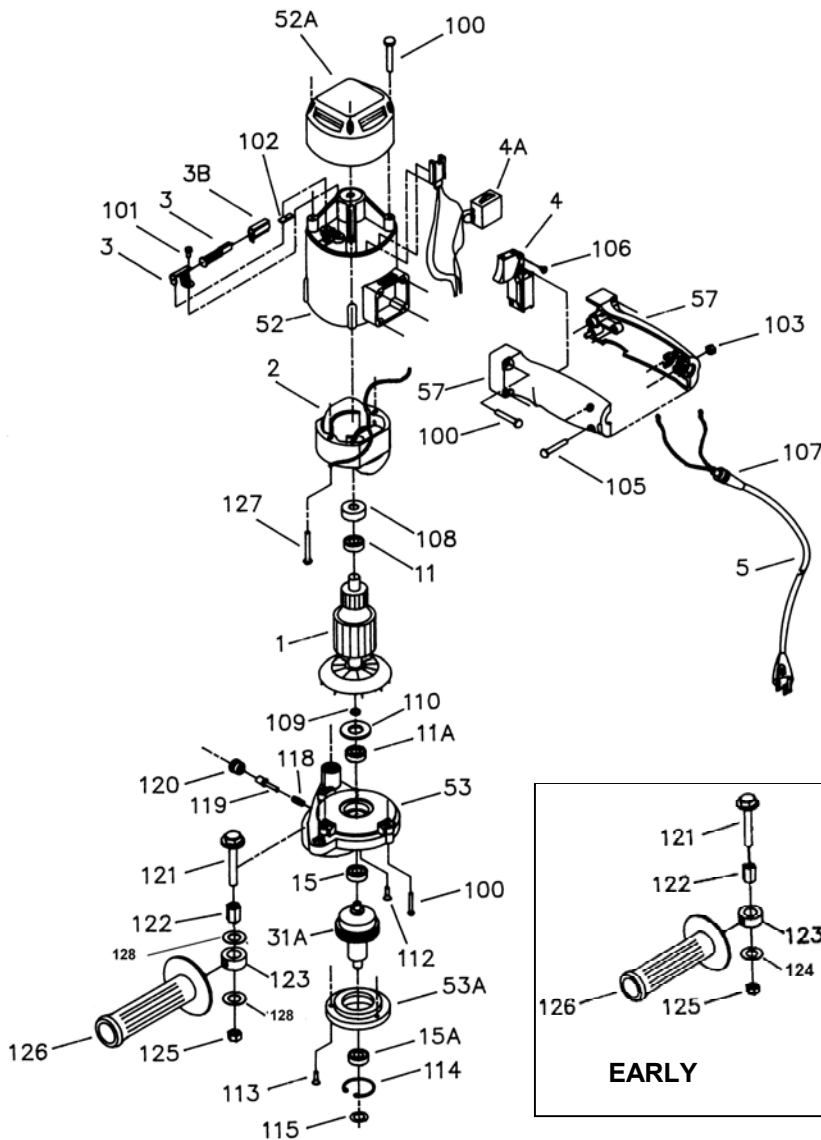

7401
7402
7403

Ref.	No.	Part No.	Description
	1	875125	Armature, (7401)
		875124	Armature, (7402, 7403)
		879730	Armature, (87401, 220 volt)
	2	875661	Field, (7401)
		875122	Field, (7402, 7403)
		879729	Field, (87401, 220 volt)
	3	874289	Brush Assy., Incl. Ref. 3A
	3B	865323	Brush Holder
	4	697452	Switch
	4A	874816	Variable Speed Control Assy., (120V)
		876248	Variable Speed Control Assy. , (220V)
	*	695077	SCR Mounting Bracket
	*	690673	Plastic Wire Tie
	*	682063	Wire Splice Connector
	5	867853	Cord, (120V)
		876246	Cord, (220V, Euro)
	11	855284	Bearing
	11A	694147	Bearing
	15	855165	Bearing
	15A	855285	Bearing
	31A	874243	Jackshaft, (7401)
		874324	Jackshaft, (7402, 7403)
	52	874228	Motor Housing
	52A	875041	Top Cap
	53	874229	Gear Housing
	53A	874253	Cover, Gear Housing
	57	688333	Handle Set, Incl.: Ref. 100, 103, 105, 106
	100	864721	Screw
	101	693104	Screw
	102	865321	Insulator
	103	862641	Nut
	105	802589	Screw
	106	882185	Screw
	107	843464	Strain Reliever
	108	694432	Bearing Mount
	109	844571	Retaining Ring
	110	875082	Bearing Retainer
	112	875065	Screw
	113	802207	Screw
	114	823489	Retaining Ring
	115	802223	Fiber Washer
	118	698709	Spring
	119	698708	Spindle Lock Pin
	120	874628	Lock Retainer
	121	874954	Bolt, Early Units
		892672	Bolt , Current Units
			Incl.: Ref. 128
	122	874955	Hex Spacer
	123	874236	Collar
	124	848010	Washer, Early Units
	125	862155	Nut
	126	875042	Auxiliary Handle
	127	868884	Screw, (7401)
		864722	Screw, (7402, 7403)
	128	892767	Washer, Current Units
	*	878948	Armature Fan, (Smooth Shaft)
	*	811221	Armature Fan, (Knurled Shaft)
	*	875914	Lubricant, 5 1/2 oz.
	*	875667	Lubricant, 4 lb.
	*	48235	Blade Nut, (7403)
		ACCESSORIES: (Optional)	
	7401	Polisher	
	*	54740	Hook & Loop Back-Up Pad
	*	54741	Hook & Loop Polishing Bonnet
	*	54742	Hook & Loop Compounding Bonnet, (Optional)
	7402	Sander	
	*	55741	Sanding Back-Up Kit, Incl.: Retaining Nut
	*	55747	Retaining Nut
	7403	Paint Remover	
	5041	Paint Remover, (see 5041 Parts List)	
	*	Not Shown	
	**	Service notes	