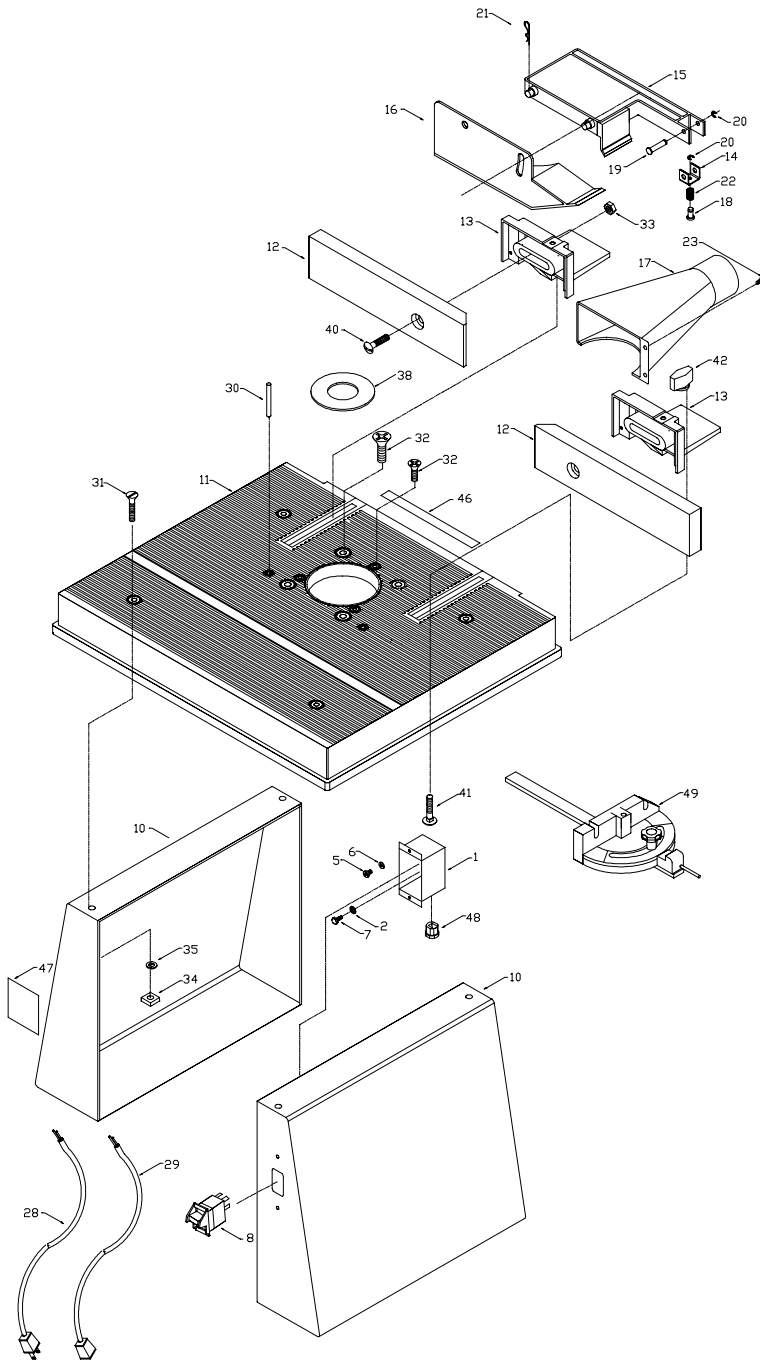

PORTER-CABLE

ROUTER TABLE

WARNING: Electrical repairs should only be attempted by trained repairmen. Contact the nearest Porter-Cable Service Center or other competent repair center.

697
698

Ref.

No.	Part No.	Description
1	886364	Switch Box
2	802414	Washer
5	852310	Screw
6	886370	Washer
7	886515	Screw
8	887045	Switch, Incl:
	875330	Switch Key
10	884725	Leg
11	884731	Table Top
12	884778	Fence
13	884779	Fence Bracket
14	884820	Bracket (Guard)
15	884821	Top Guard
16	884822	Front Guard
17	884823	Rear Cutter Guard
18	884887	Pin
19	884888	Pin
20	n 697965	Retaining Ring
21	886366	Clip
22	884891	Spring
23	884892	Screw
28	885309	Cordset (Male)
29	885310	Cordset (Female)
30	694949	Dowel Pin
31	886513	Screw
32	885048	Router Mtg. Screw - Use With PC Routers 2 HP & Up Except Model 7529
	881305	Router Mtg. Screw - Use With PC Routers Less Than 2 HP
	892956	Router Mtg. Screw - Use With PC Model 7529
33	n 901965	Hex Nut
34	800192	Square Nut
35	822133	Lock Washer
38	884729	Insert (1 3/8" I.D.)
	884730	Insert (2 5/16" I.D.)
40	884893	Screw
41	884894	Bolt
42	884895	Knob
46	886331	Caution Plate
47	886332	Warning Plate
48	886398	Strain Relief
49	6970	Miter Gauge, Incl.:
*	1087524	Knob
*	884898	Hardware Pkg.

MODEL 697 INCLUDES:

*	6912	Router Motor
*	875811	Router Base Housing (Mounting Bracket)
*	842580	Clamp screw
*	823374	Clamp Washer
*	874582	Clamp Knob
*		Not Shown