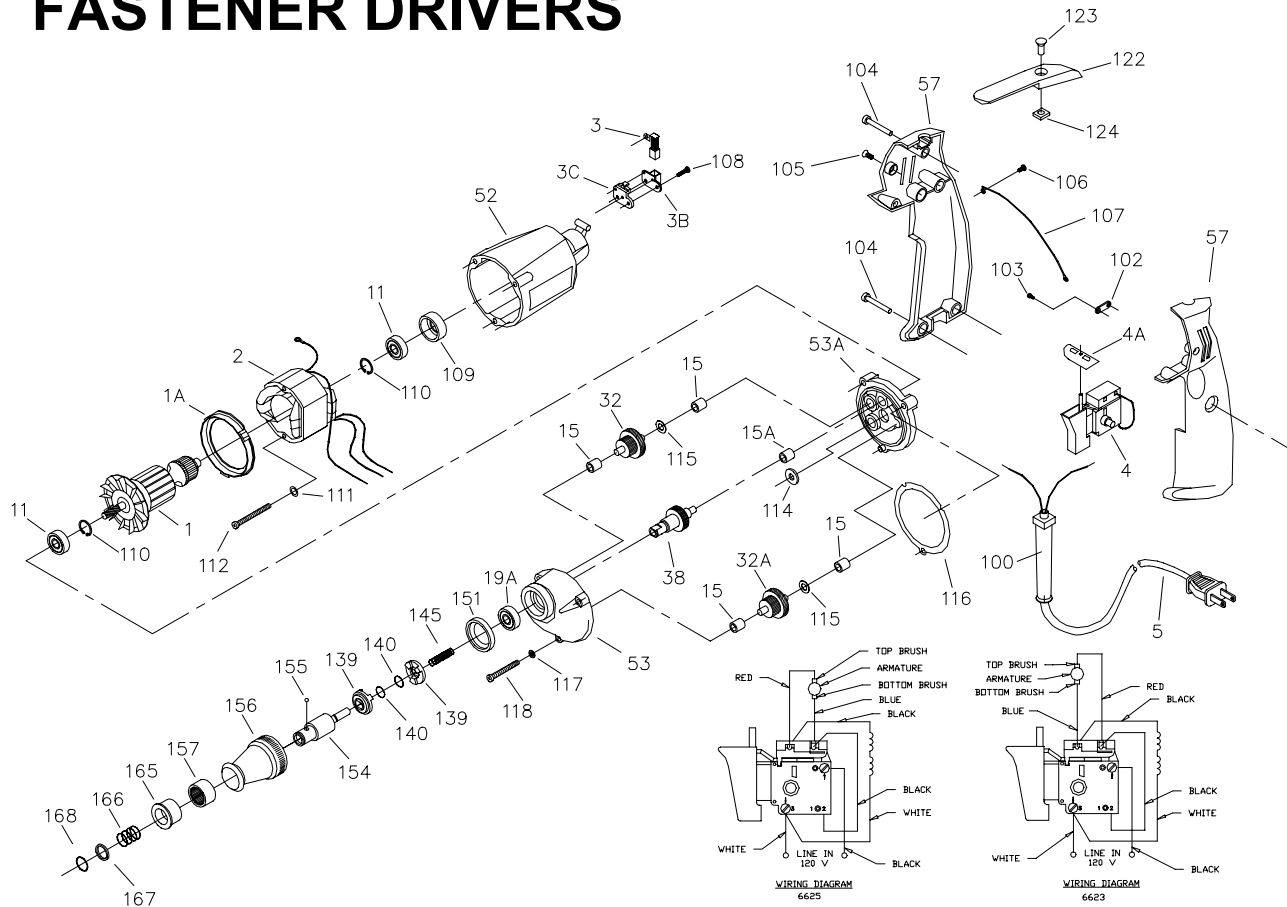

PORTER-CABLE

FASTENER DRIVERS

WARNING: Electrical repairs should only be attempted by trained repairmen. Contact the nearest Porter-Cable Service Center or other competent repair center.

6623

Ref.

Ref. No.	Part No.	Description
1	876466	Armature, (6623)
	876480	Armature, (6625)
1A	811350	Baffle
2	876479	Field
3	869734	Brush
3B	869691	Brush Holder
3C	811490	Brush Insulator
4	875867	Switch
4A	875868	Button - Fwd/Rev
5	695854	Cord, Incl: Ref. 100
11	855216	Bearing
15	693808	Needle Bearing
15A	693808	Needle Bearing
19A	855206	Bearing
32	697672	First Idler, (6623)
	697673	First Idler, (6625)
32A	697680	Second Idler, (6623)
38	876485	Spindle Assy., (6623)
	876478	Spindle Assy., (6625)
52	876677	Motor Housing
53	876611	Gear Hsg., (6623) Incl: Ref. 15
	697873	Gear Hsg., (6625) Incl: Ref. 15
53A	697684	Inter. Plate, Incl: Ref. 11, 13, 19A
57	876612	Handle Set, Incl: Ref. 102, 103, 104, 105
100	810882	Strain Reliever
101	856510	Chuck Key Holder
102	861434	Cord Clamp
103	693104	Screw
104	688401	Screw
105	866340	Screw
106	864137	Screw
107	876576	Lead Assy.
108	864136	Brush Holder Screw

Ref.

Ref. No.	Part No.	Description
109	694432	Bearing Mount
110	847564	Snap-Ring (Service Only)
111	802214	Washer
112	699085	Screw
114	852714	Slinger
115	848741	Washer
116	697203	Gasket
117	802648	Lockwasher
118	694015	Screw
139	697056	Clutch Dog Set (Incl: two clutch dogs & two Ref. 140)
140	853644	Retaining Ring
145	853731	Spring
151	853529	Clamp Ring
154	861794	Spindle
155	844318	Ball
156	864308	Housing Assy. Incl. Ref. 157
157	865274	Bearing (Press to Depth of 3/8")
165	861785	Sleeve
166	861790	Spring
167	861791	Retainer Washer
168	863028	Retaining Ring
*	811292	Armature Fan
*	801945	Lubricant (5 1/2 oz)
*	44355	Carrying Case
*		Not Shown