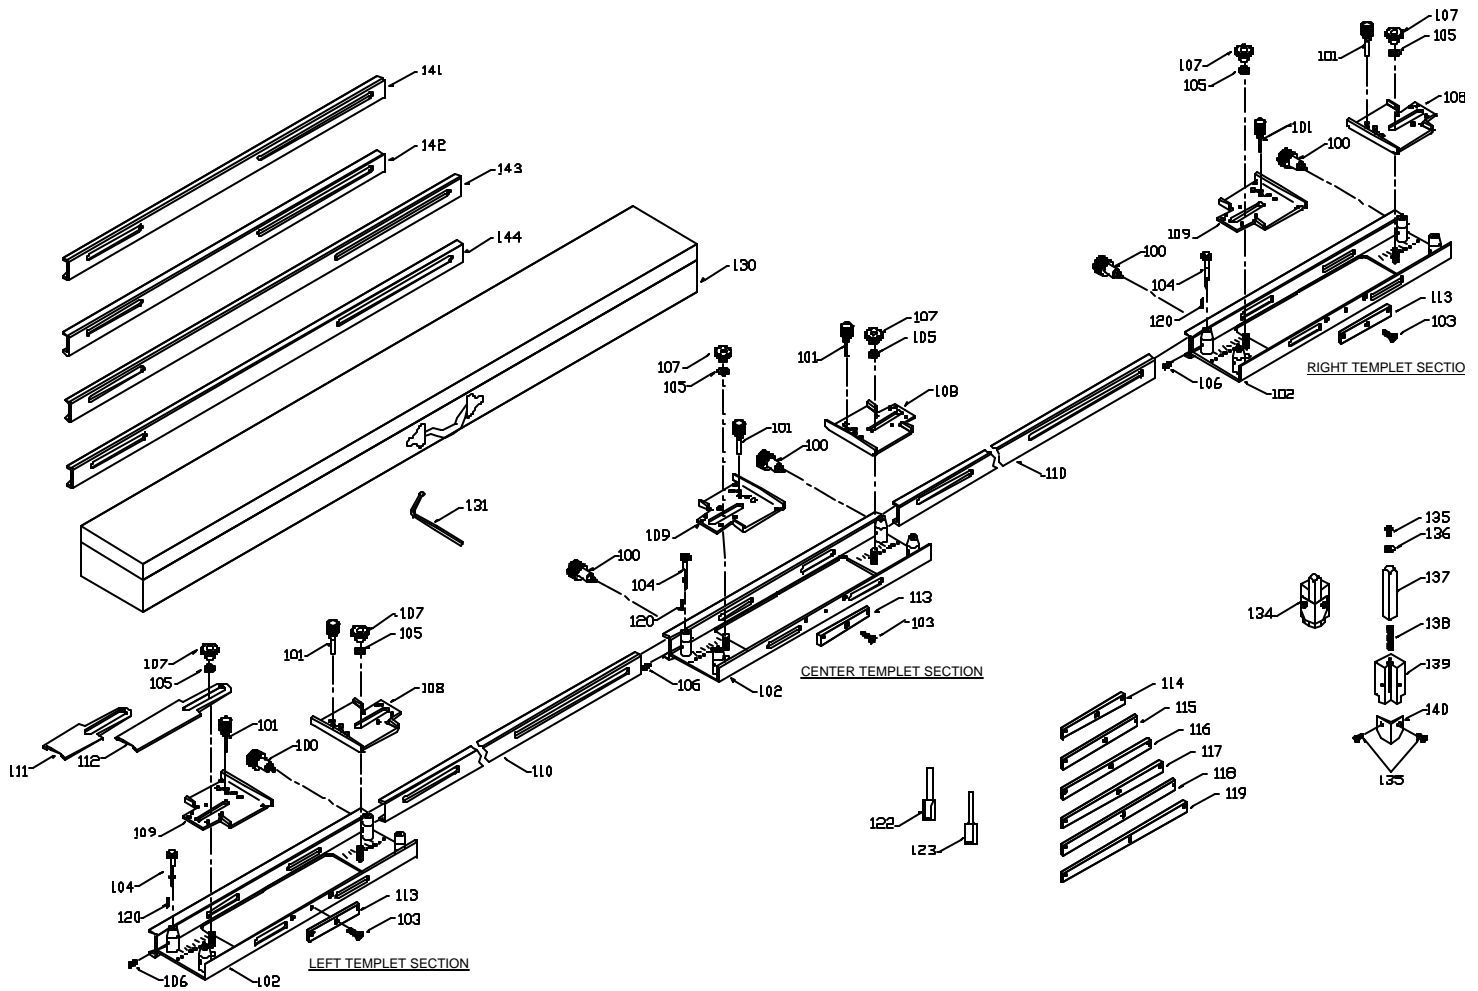

# PORTER-CABLE

## HINGE BUTT TEMPLET

**WARNING:** Repairs should only be attempted by trained repairmen. Contact the nearest Porter-Cable Service Center or other competent repair center.

**59380**  
**59381**

Ref. No.	Part No.	Description
100	857991	Adj. Channel Thumb Screw
101	858338	Jamb Stop Pin
102	858648	Templet Body
103	882622	Jamb Gage Screw
104	800629	Nail
105	804415	Thumb Nut Washer
106	803230	Nail Retaining Screw
107	857990	Hinge Size Plate Thumb Nut
108	858524	Right Hinge Size Plate
109	858526	Left Hinge Size Plate
110	858582	Adj. Channel (6' to 7', 3 Hinge Doors)
111	858632	5" End Gage
112	858633	7" End Gage
120	854717	Nail Retention Spring
131	804477	Wrench, Nail Retaining Screw
*	42042	Templet Guide
*	859715	Templet Body Assy., Incl.: Ref.102,103, 104, 105, 106, 107, 108, 109, 120

Ref. No.	Part No.	Description
<b>ACCESSORIES: (Optional)</b>		
113	59825	3" Jamb Gage
114	59826	3 1/2" Jamb Gage
115	59827	4" Jamb Gage
116	59828	4 1/2" Jamb Gage
117	59832	5" Jamb Gage
118	59830	5 1/2" Jamb Gage
119	59831	6" Jamb Gage
122	43446	1/2" Router Bit
123	43437	1/2" Carbide Router Bit
130	59824	Carrying Case
134	42234	Corner Chisel. Incl.: Screw
135	695050	Screw
136	800471	Washer
137	800469	Chisel
138	800470	Spring
139	800468	Body
140	800473	Bracket
141	859564	Adj. Channel (7' to 8', 3 Hinge Doors)
142	859469	Adj. Channel (8' to 9', 3 Hinge Doors)
143	858554	Adj. Channel (8' to 9', 4 Hinge Doors)
144	859647	Adj. Channel (7' to 8', 4 Hinge Doors)