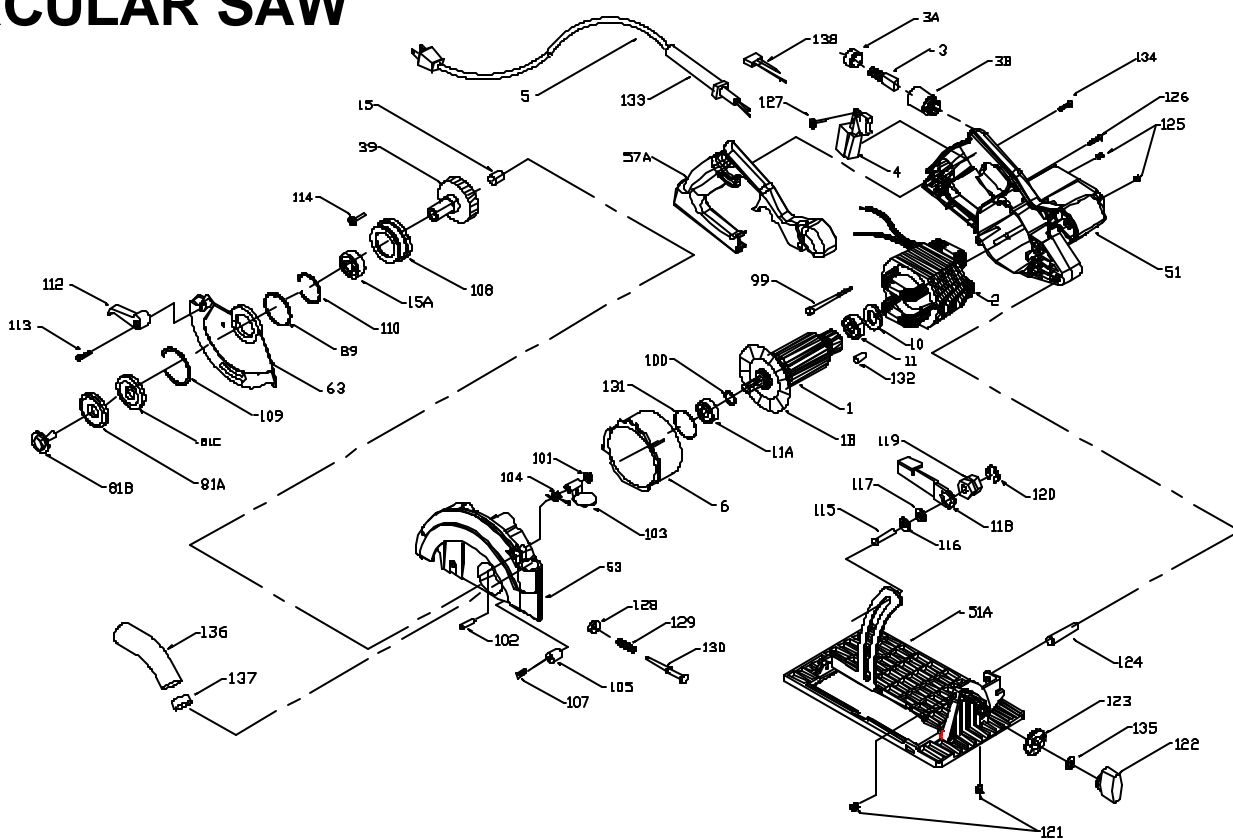

# PORTER-CABLE

## CIRCULAR SAW

**WARNING:** Electrical repairs should only be attempted by trained repairmen. Contact the nearest Porter-Cable Service Center or other

**347**  
**447**

**Ref.**

No	Part No.	Description
1	879008	Armature, 120V
	885302	Armature , 220V & 230V
1B	683905	Fan
2	879011	Field, 347, 120V
	885304	Field, 347, 220V & 230V
	879015	Field, 447
3	878266	Brush & Spring
3A	876059	Brush Cap
3B	876058	Brush Holder
4	879013	Switch, 347, Incl :
	876958	Terminal Screw
	879016	Switch, 447, Incl:
	876958	Terminal Screw
5	875692	Cord, 120V
	685593	Cord - Euro, 220V & 230V
6	876011	Baffle
10	683981	Spring Washer
11	879009	Bearing
11A	879010	Bearing
15	879012	Bearing
15A	855214	Bearing
39	887648	Gear & J'Shaft Assy., T2
	879014	Gear & J'Shaft Assy., T1
51	876021	Motor Housing
51A	876002	Base Assembly
53	881226	Upper Guard/Gear Case
57A	876027	Handle Cover
63	883556	Lower Guard, Incl.: Ref. 113
81A	876031	Outer Blade Flange
81B	876053	Blade Bolt
81C	880253	Inner Blade Flange , T2
	876055	Inner Blade Flange . T1

**Ref.**

No	Part No.	Description
89	877996	Spring
99	872906	Screw
100	844571	Snap-Ring
101	878877	Retainer Clip
102	697382	Rivet
103	697381	Exhaust Cover
104	697402	Spring
105	845359	Bumper
107	879548	Screw
108	879507	J'Shaft Cover
109	876043	Snap-Ring
110	877688	Snap-Ring
112	876044	Lever
113	883541	Screw
114	845619	Screw
115	876024	Screw
116	859359	Washer
117	698241	Spring Washer
118	878054	Lever
119	876028	Nut
120	696656	Snap-Ring
121	876016	Set-Screw
122	876014	Knob
123	876013	Lock Lever
124	874385	Rolled-Pin
125	881538	Set-Screw
126	881082	Screw
127	882185	Screw
128	878381	Seal
129	696677	Spring
130	878407	Lock Pin
131	876018	O-Ring

**Ref.**

No	Part No.	Description
132	810425	Rubber Plug
133	843464	Strain Reliever
134	879678	Screw
135	802417	Lock Washer
136	877694	Directional Exhaust Nozzle
137	839330	Nozzle Retainer
138	895583	Capacitor, 220V & 230V
*	878391	Blade Wrench
*	698386	Warning Label