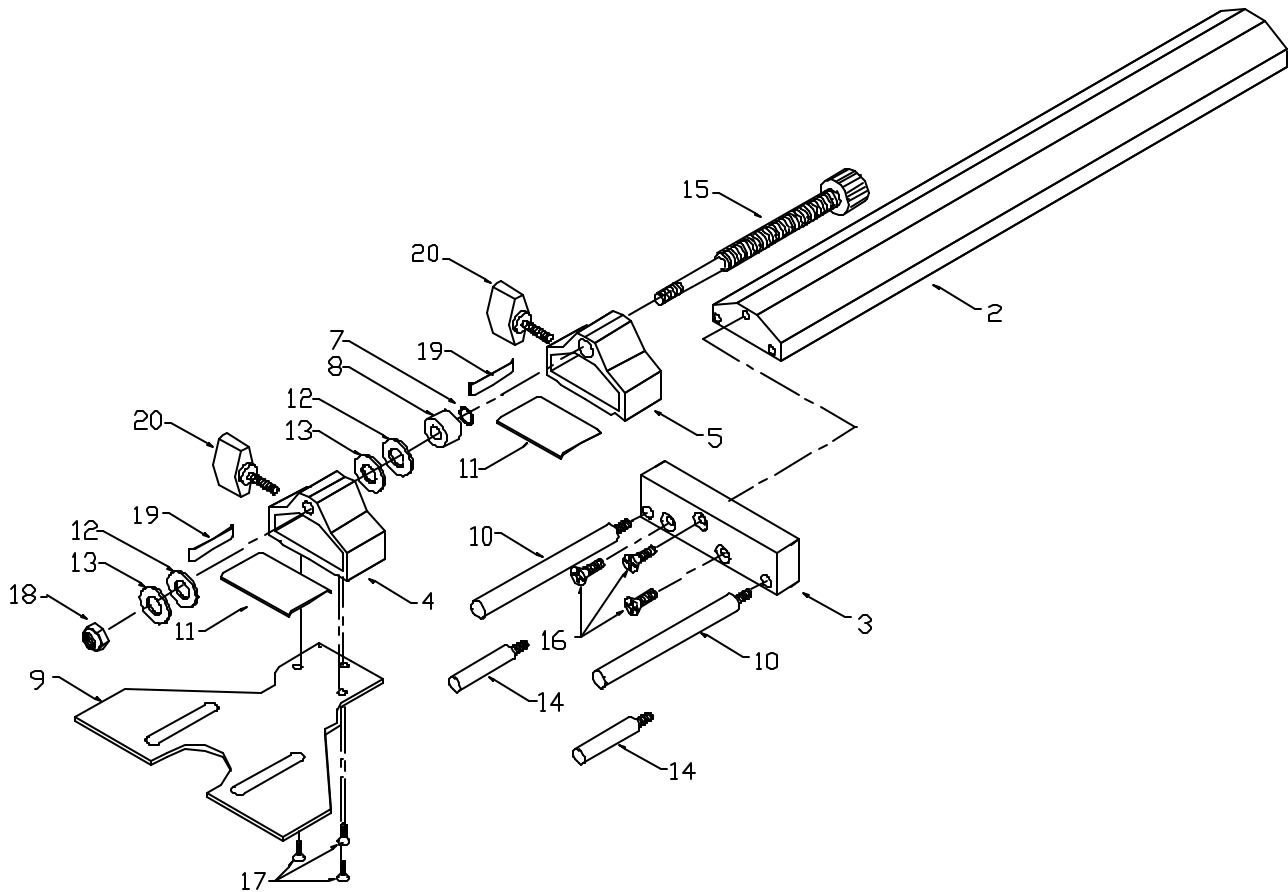

PORTER-CABLE

ROUTER EDGE GUIDE

42690

Ref. No.	Part No.	Description
2	886670	Slide
3	886671	Block End
4	886672	Slide Block Front
5	886673	Slide Block Rear
7	886677	O-Ring
8	886678	Scale Ring
9	886679	Guide
10	n 887153	Rod (691 T4 & T5 Base)
11	886681	Slide Spring Spacer
12	886686	Washer
13	886687	Washer
14	n 886680	Rod (100, 690, 693)
15	887301	Stud Assembly
16	881305	Screw
17	824595	Screw
18	883249	Nut
19	889477	Slide Shim
20	889476	Knob
*	803160	Screw

* Not Shown