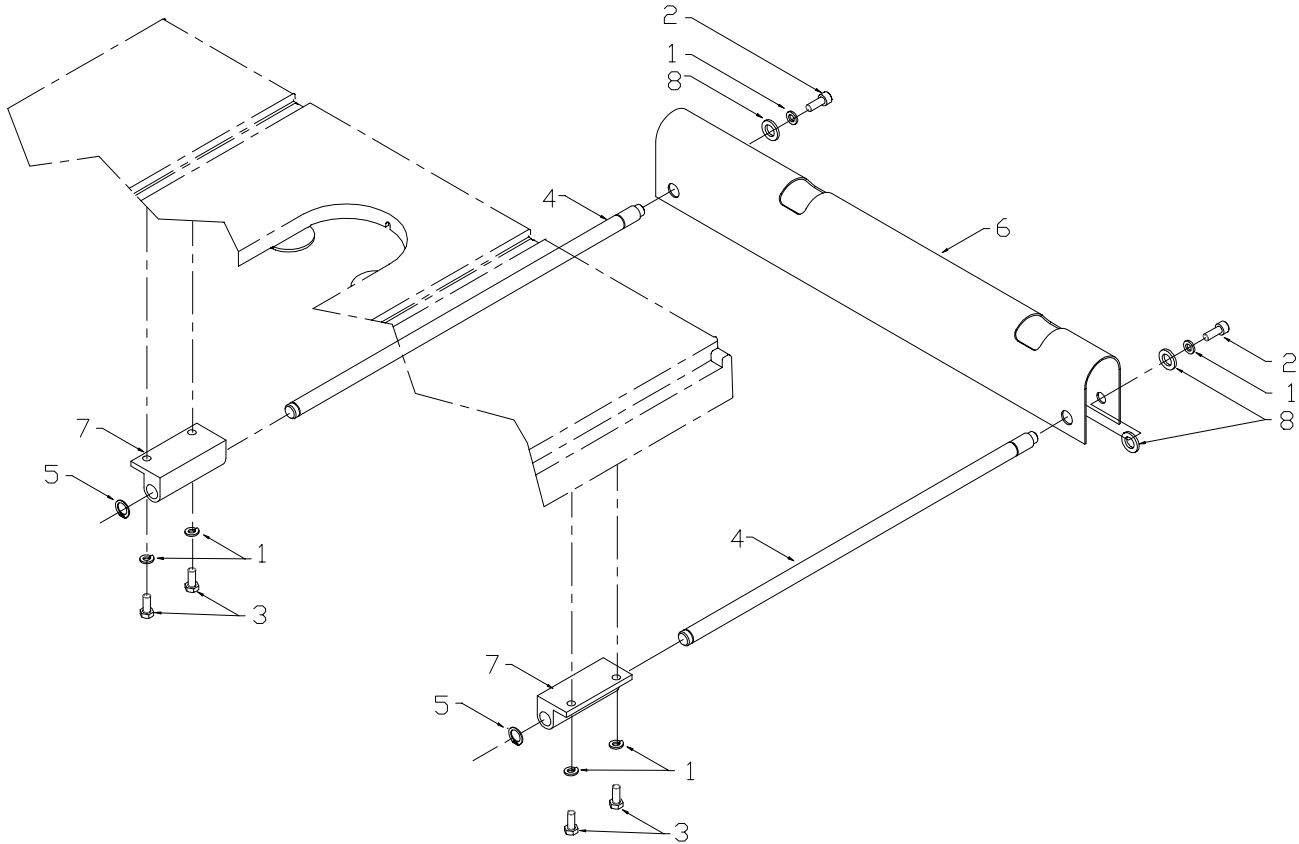

# PORTER-CABLE

## OUTFEED SUPPORT

38239

<b>Ref. No.</b>	<b>Part No.</b>	<b>Description</b>
1	1243520	Washer
2	1246004	Screw
3	1246014	Screw
4	1349508	Rod
5	1349940	Ext Ret Ring
6	894180	Back Support
7	894186	Bracket
8	896294	Washer