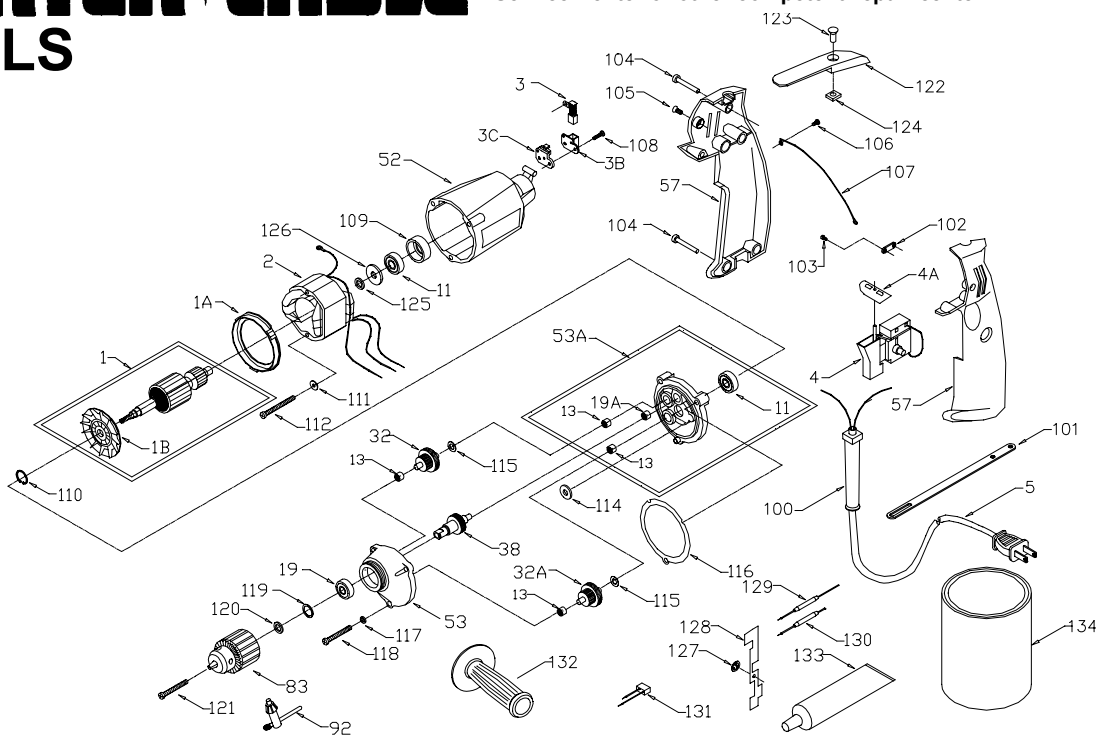

## DRILLS

**WARNING:** Electrical repairs should only be attempted by trained repairmen. Contact the nearest Porter-Cable Service Center or other competent repair center.

**2601**  
**2620**  
**2621**  
**6611**  
**6614**  
**6615**

**Ref. No.**

Ref. No.	Part No.	Description
1	876480	Armature, 120V, 2601
	876607	Armature, 120V, 2620, 2621
	876466	Armature, 120V, 6611, 6614, 6615
	887753	Armature, 230V
1A	811350	Baffle
1B	811292	Armature Fan
2	876479	Field, 120V
	886949	Field, 230V
3	869734	Brush
3B	869691	Brush Holder
3C	811490	Brush Insulator
4	888146	Switch, VSR 120V
	885315	Switch, VSR 230V
4A	875868	Fwd/Rev Button
5	695854	Cord, Incl: Ref. 100
	886484	Cord 230V - Euro., Incl: Ref. 101
11	855284	Ball Bearing
13	693808	Needle Bearing
19	883096	Spindle Bearing, 2601, 2620, 2621
	695700	Spindle Bearing, 6611, 6614, 6615
19A	693808	Needle Bearing
32	697675	Idler Gear Assy., 2601
	697661	Idler Gear Assy., 2620, 2621
	697679	Second Idler Assy., 6611
	697680	Second Idler Assy., 6614, 6615
32A	697672	First Idler Assy., 6611, 6614, 6615
38	876482	Spindle Gear Assy., 2601
	697720	Spindle Gear Assy., 2620, 2621
	697724	Spindle Gear Assy., 6611
	697725	Spindle Gear Assy., 6614, 6615
52	876677	Motor Housing, Incl: Ref. 110
53	697681	Gear Housing, 2601, 2620, 2621
		Incl: Ref. 13
	697682	Gear Housing, 6611, 6614, 6615,
		Incl: Ref. 13
53A	697684	Inter. Plate Assy., Incl: Ref. 11, 13, 19A
57	876612	Handle Assy., 120V, Incl: Ref. 102, 103, 104, 106
	886473	Handle Assy., 230V
83	862129	Chuck, 0 - 1/4", 2601
	692074	Chuck, 0 - 3/8", 2620, Incl: Ref. 92, 121
	895567	H/Tite Chuck, 3/8" 2621 Current Units
	695170	Chuck, 0 - 3/8", 6611
	844495	Chuck, 5/64" - 1/2", 6614
	891237	H/Tite Chuck, 1/2" 6615 T2
	879696	Keyless Chuck, 1/2", 6615 T1

**ACCESSORIES: (Optional)**

133	878499	Lubricant, 5 1/2 Ounce Tube
134	879751	Lubricant, 4 Pound Can