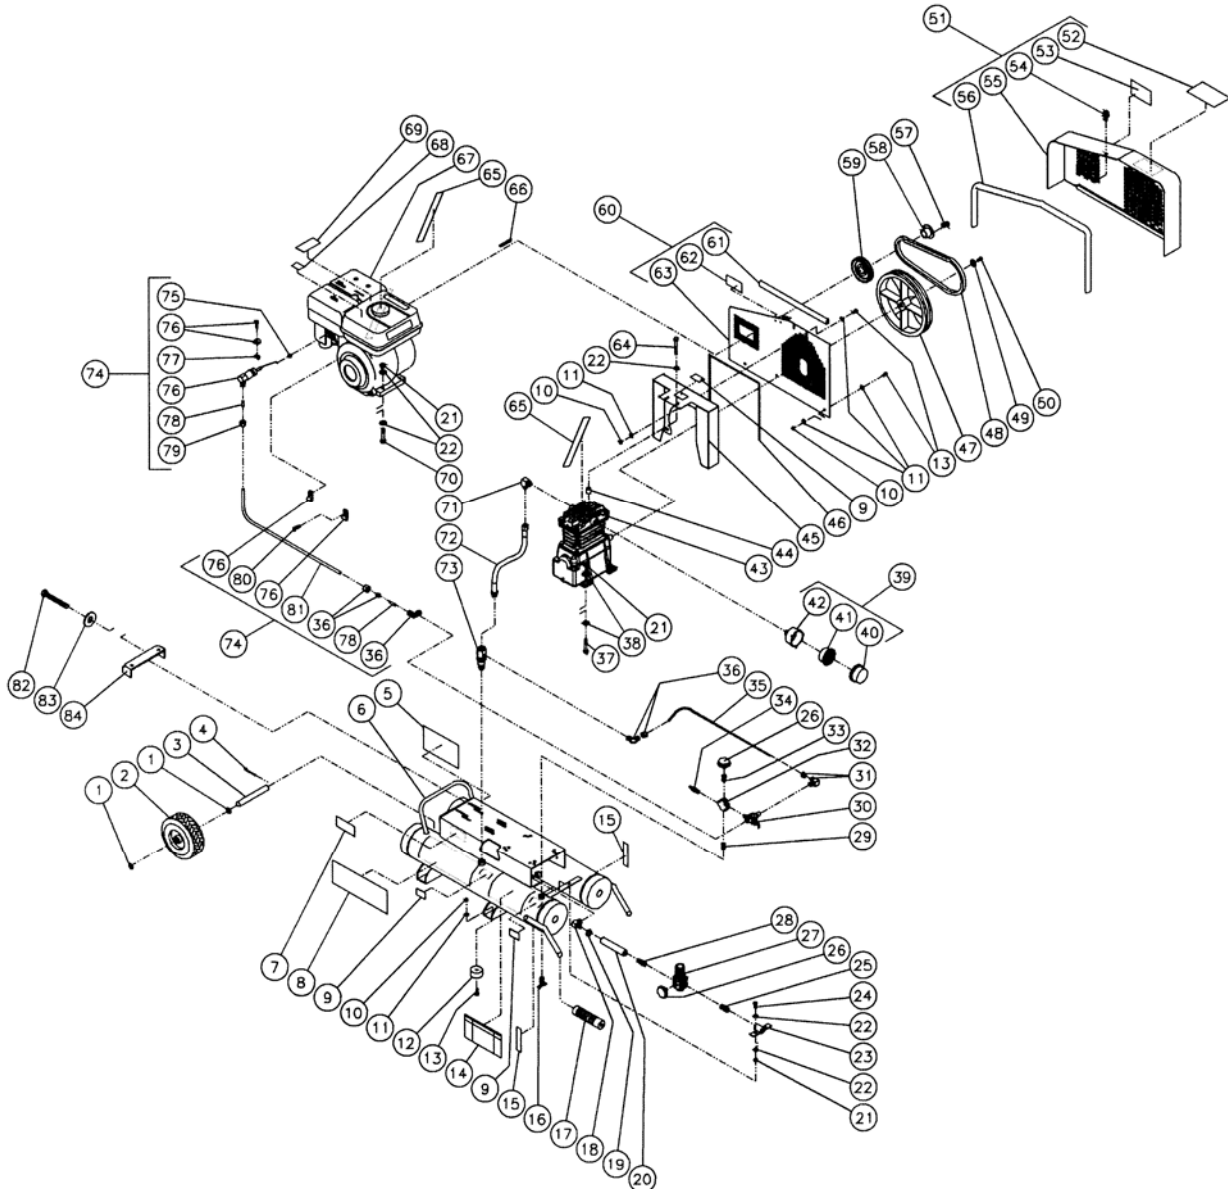

HITACHI

GAS COMPRESSOR PARTS LIST

■ GAS COMPRESSOR
Model EC 25E

2003 • 02 • 19
(E1)

Breakdowns and Owners Manuals are also available on our Web Site "WWW.HITACHIPOWERTOOLS.COM"

*Main Parts Above
*Pump Section parts follow. (Pages 4 & 5)

85 Decal Set
Includes Items:
5, 9, 14, 15, 52,
62, 65, 68, 69

86 Hose Kit
Includes Items:
71, 72, 73